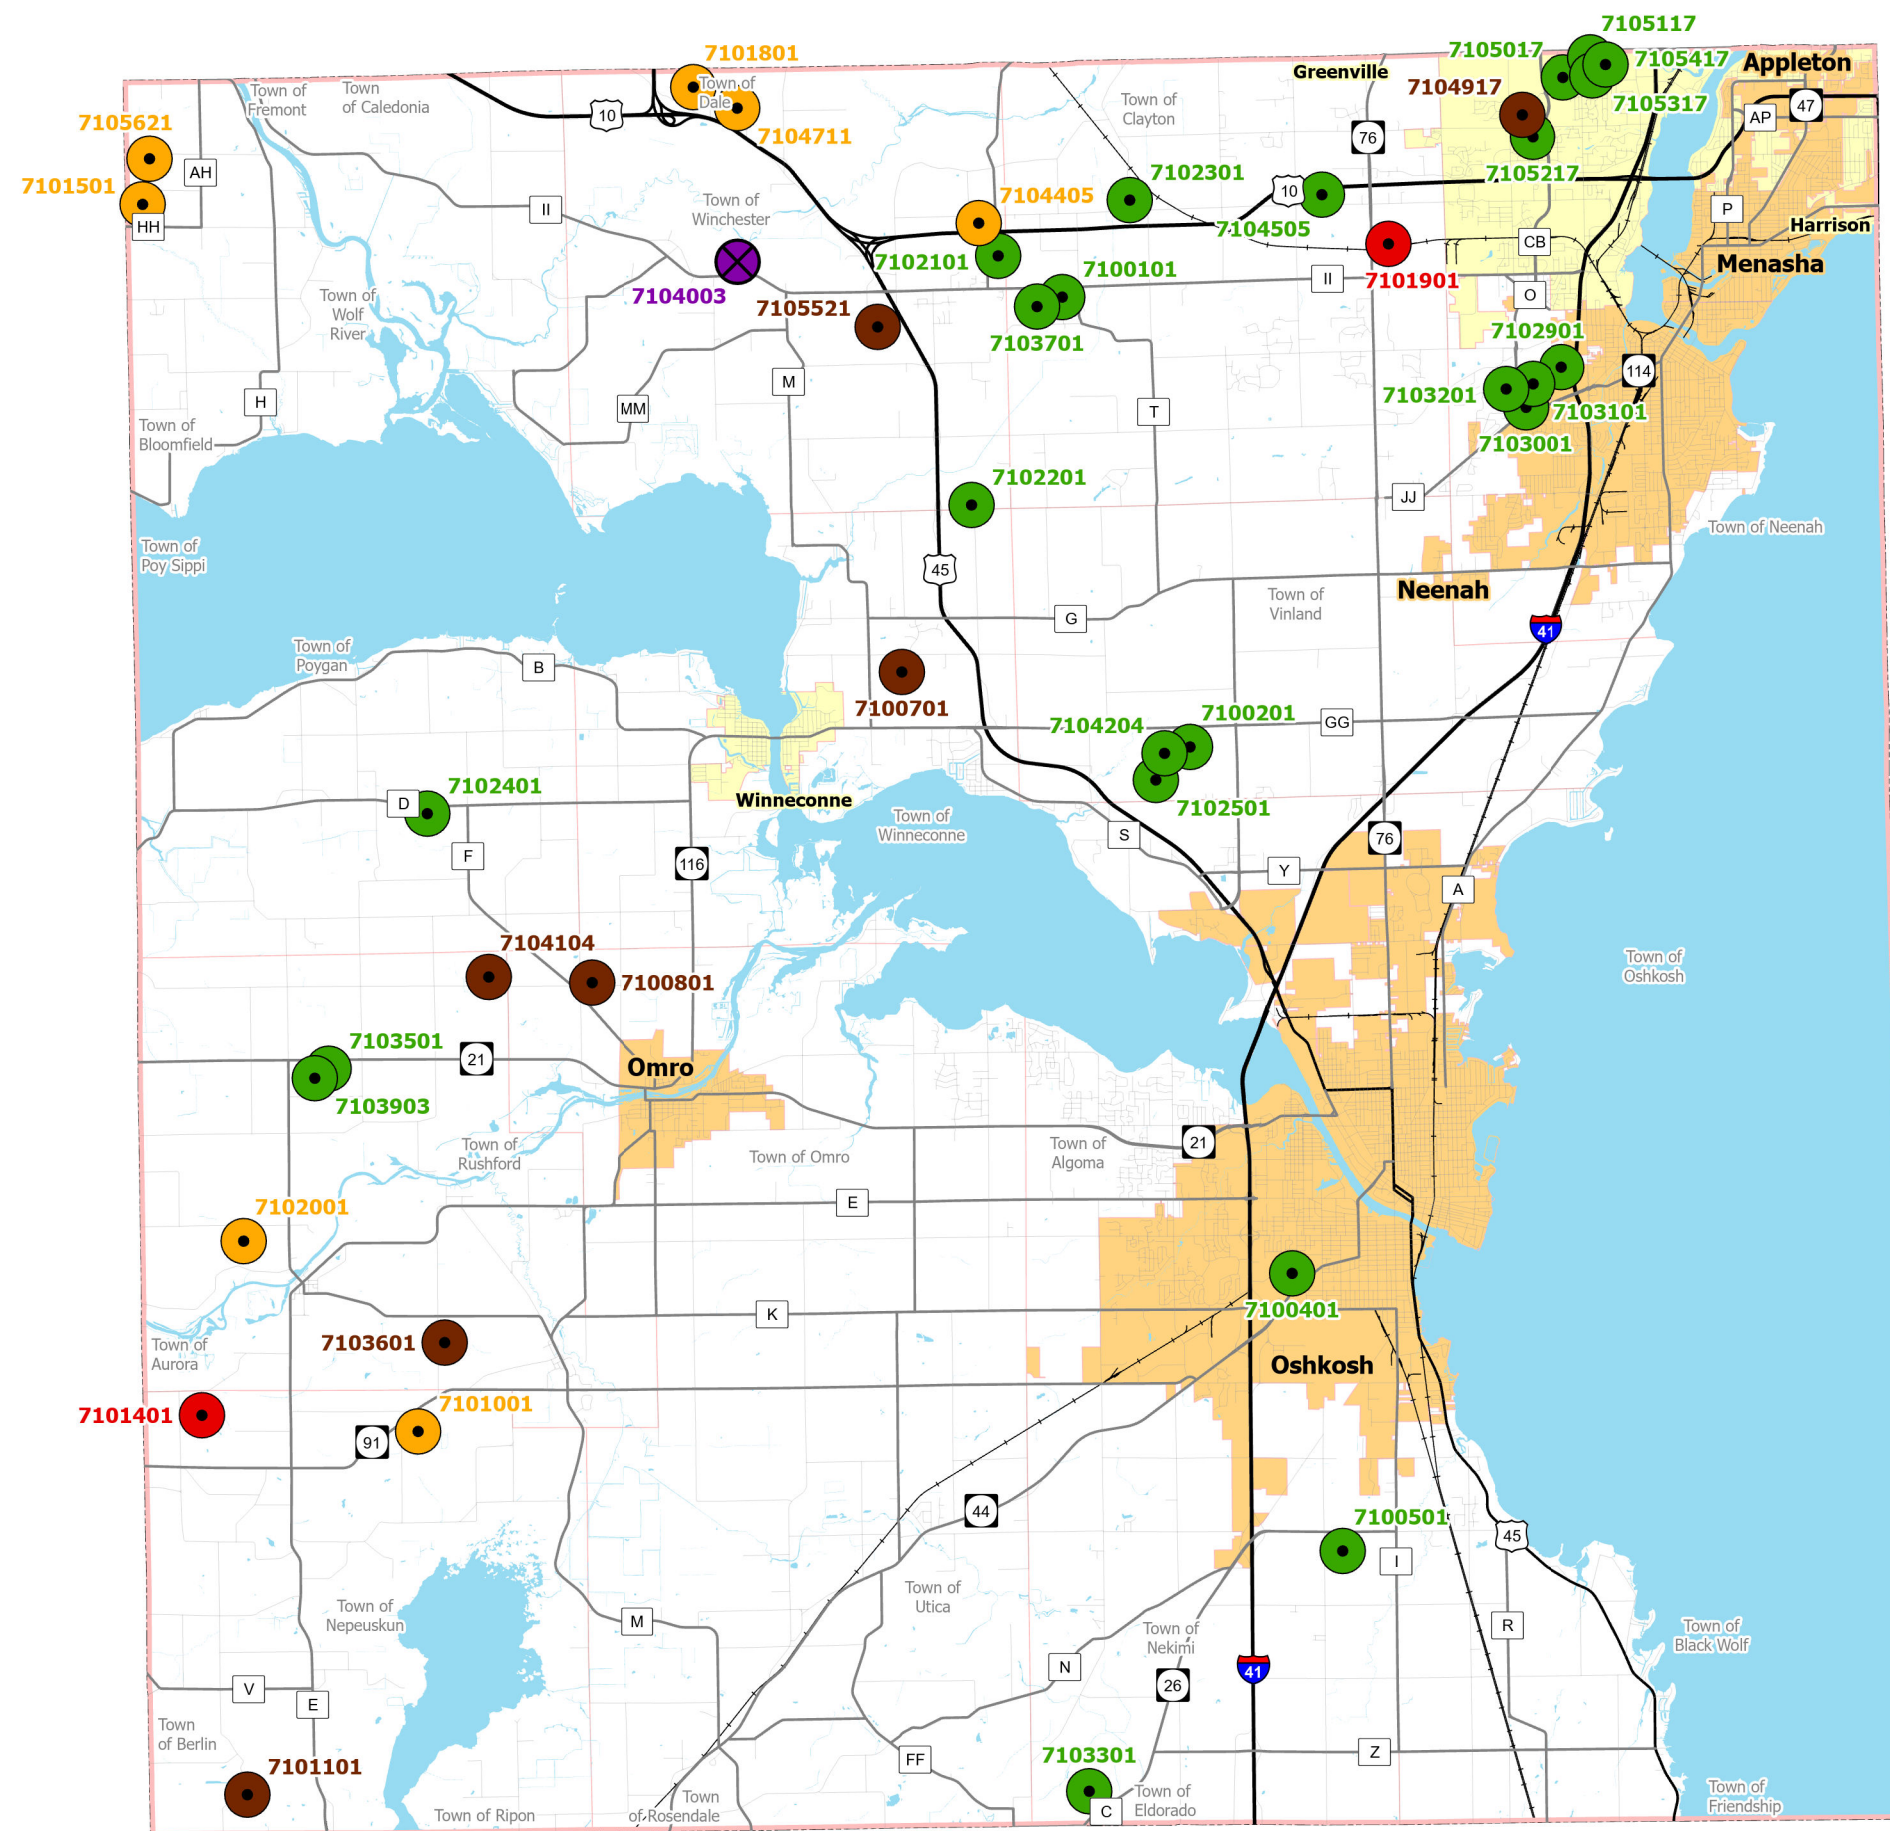

Winnebago County

Mining Sites 2024

- Clay (2)
- Limestone (24)
- ⊗ Reclaimed (1)
- Sand (7)
- Sand & Gravel (7)

0 3
Scale in Miles

SOURCES:
Mining locations provided by ECWRPC and quarry owners.
Basemap provided by Regional Counties 2024.

Prepared September 2024
EAST CENTRAL WISCONSIN
REGIONAL PLANNING COMMISSION
400 AHNAP ST., SUITE 100 MENASHA, WI 54952
(920) 751-4770 Website: www.ecwrpc.org

*Note: Mining sites are approximate locations, for reference use only.