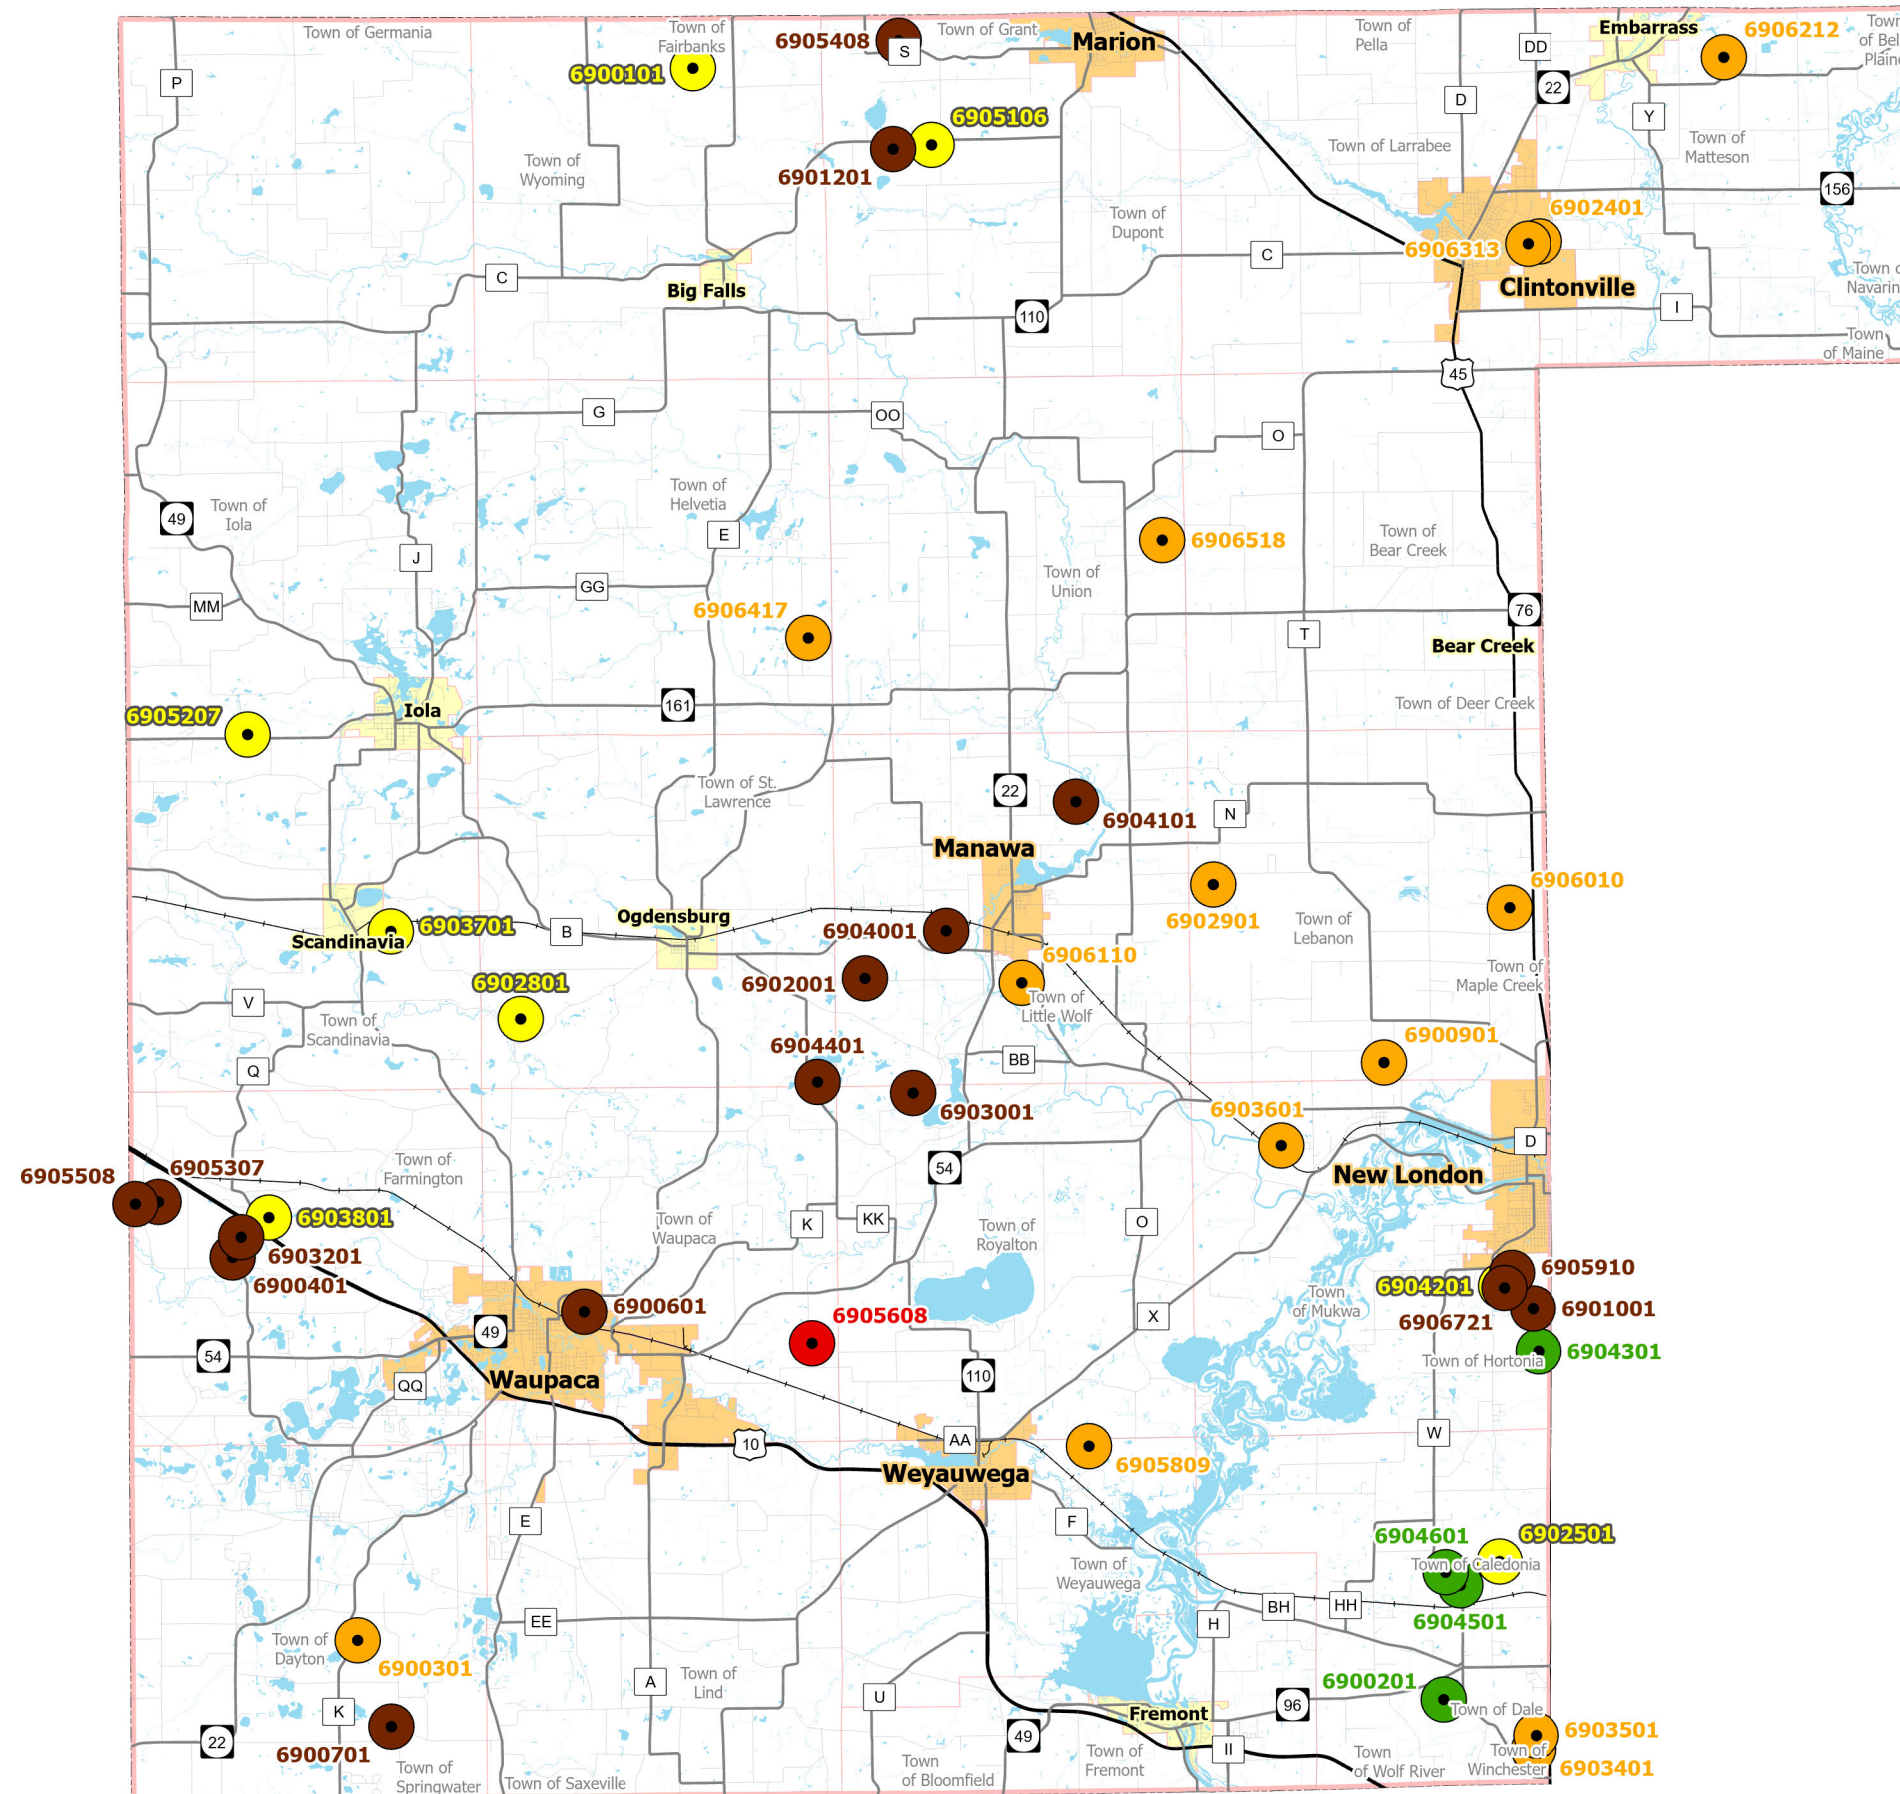

Waupaca County

Mining Sites 2024

- Clay (1)
- Gravel (8)
- Limestone (4)
- Sand (14)
- Sand & Gravel (16)

0 4
Scale in Miles

SOURCES:
Mining locations provided by ECWRPC and quarry owners.
Basemap provided by Regional Counties 2024.

Prepared September 2024
EAST CENTRAL WISCONSIN
REGIONAL PLANNING COMMISSION
400 AHNAP ST., SUITE 100 MENASHA, WI 54952
(920) 751-4770 Website: www.ecwrpc.org

*Note: Mining sites are approximate locations, for reference use only.