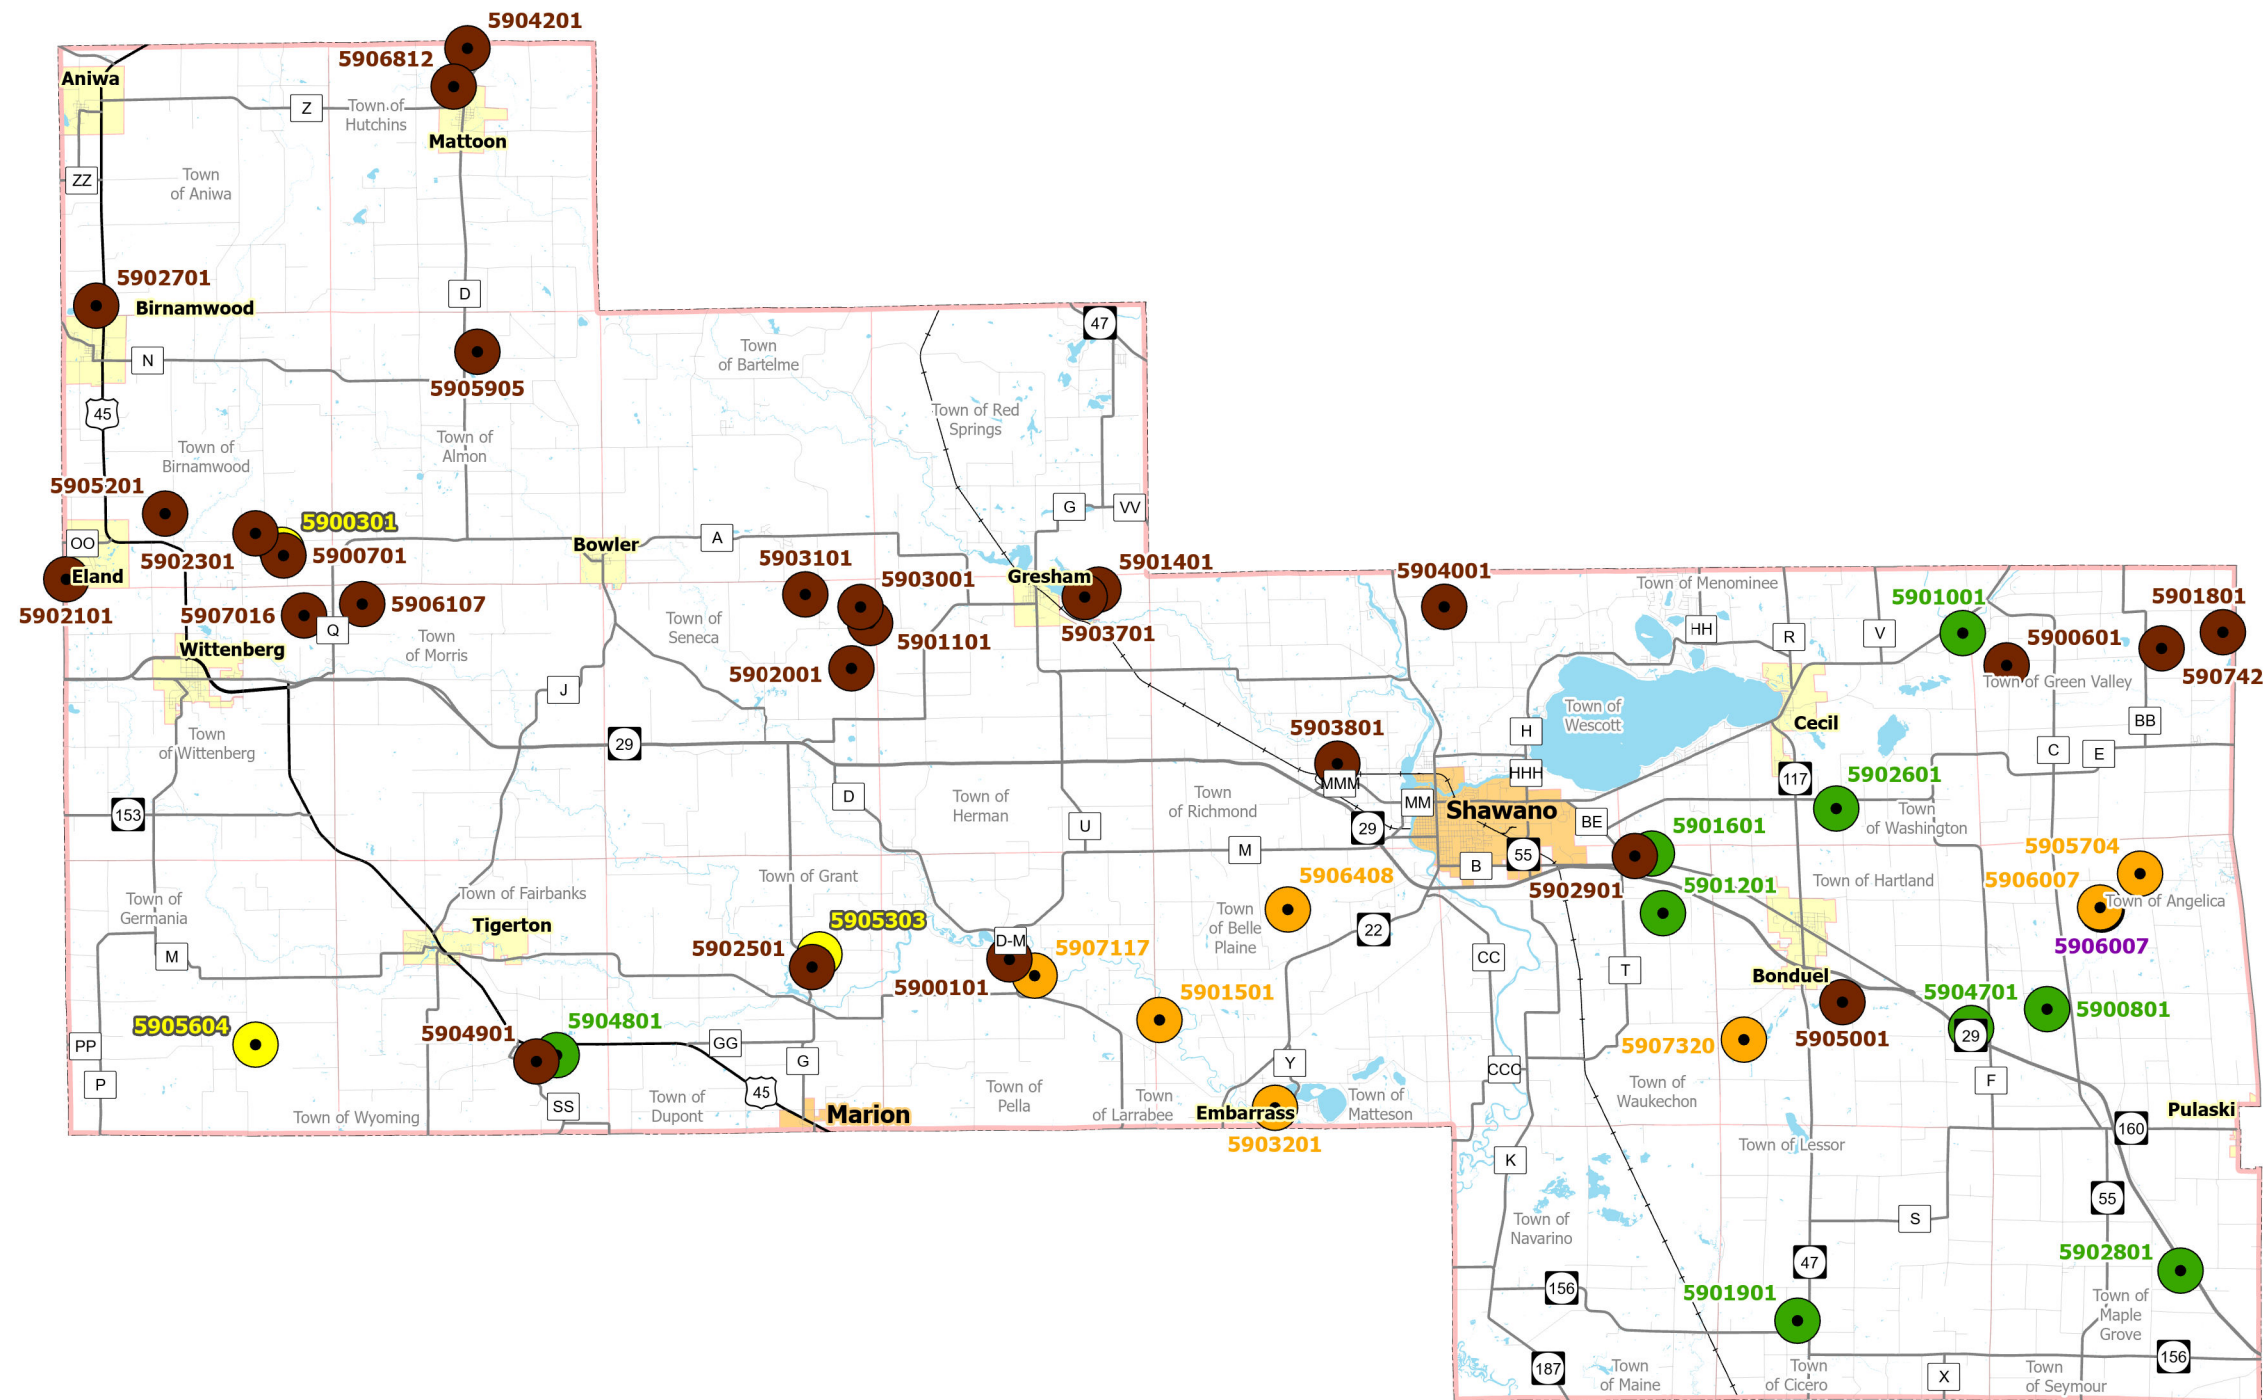

Shawano County

Mining Sites

2024

- Gravel (3)
- Limestone (9)
- ⊗ Reclaimed (1)
- Sand (7)
- Sand & Gravel (26)

0 5
Scale in Miles

SOURCES:
Mining locations provided by ECWRPC and quarry owners.
Basemap provided by Regional Counties 2024.

Prepared September 2024
EAST CENTRAL WISCONSIN
REGIONAL PLANNING COMMISSION
400 AHNAIP ST., SUITE 100 MENASHA, WI 54952
(920) 751-4770 Website: www.ecwrpc.org

*Note: Mining sites are approximate locations, for reference use only.