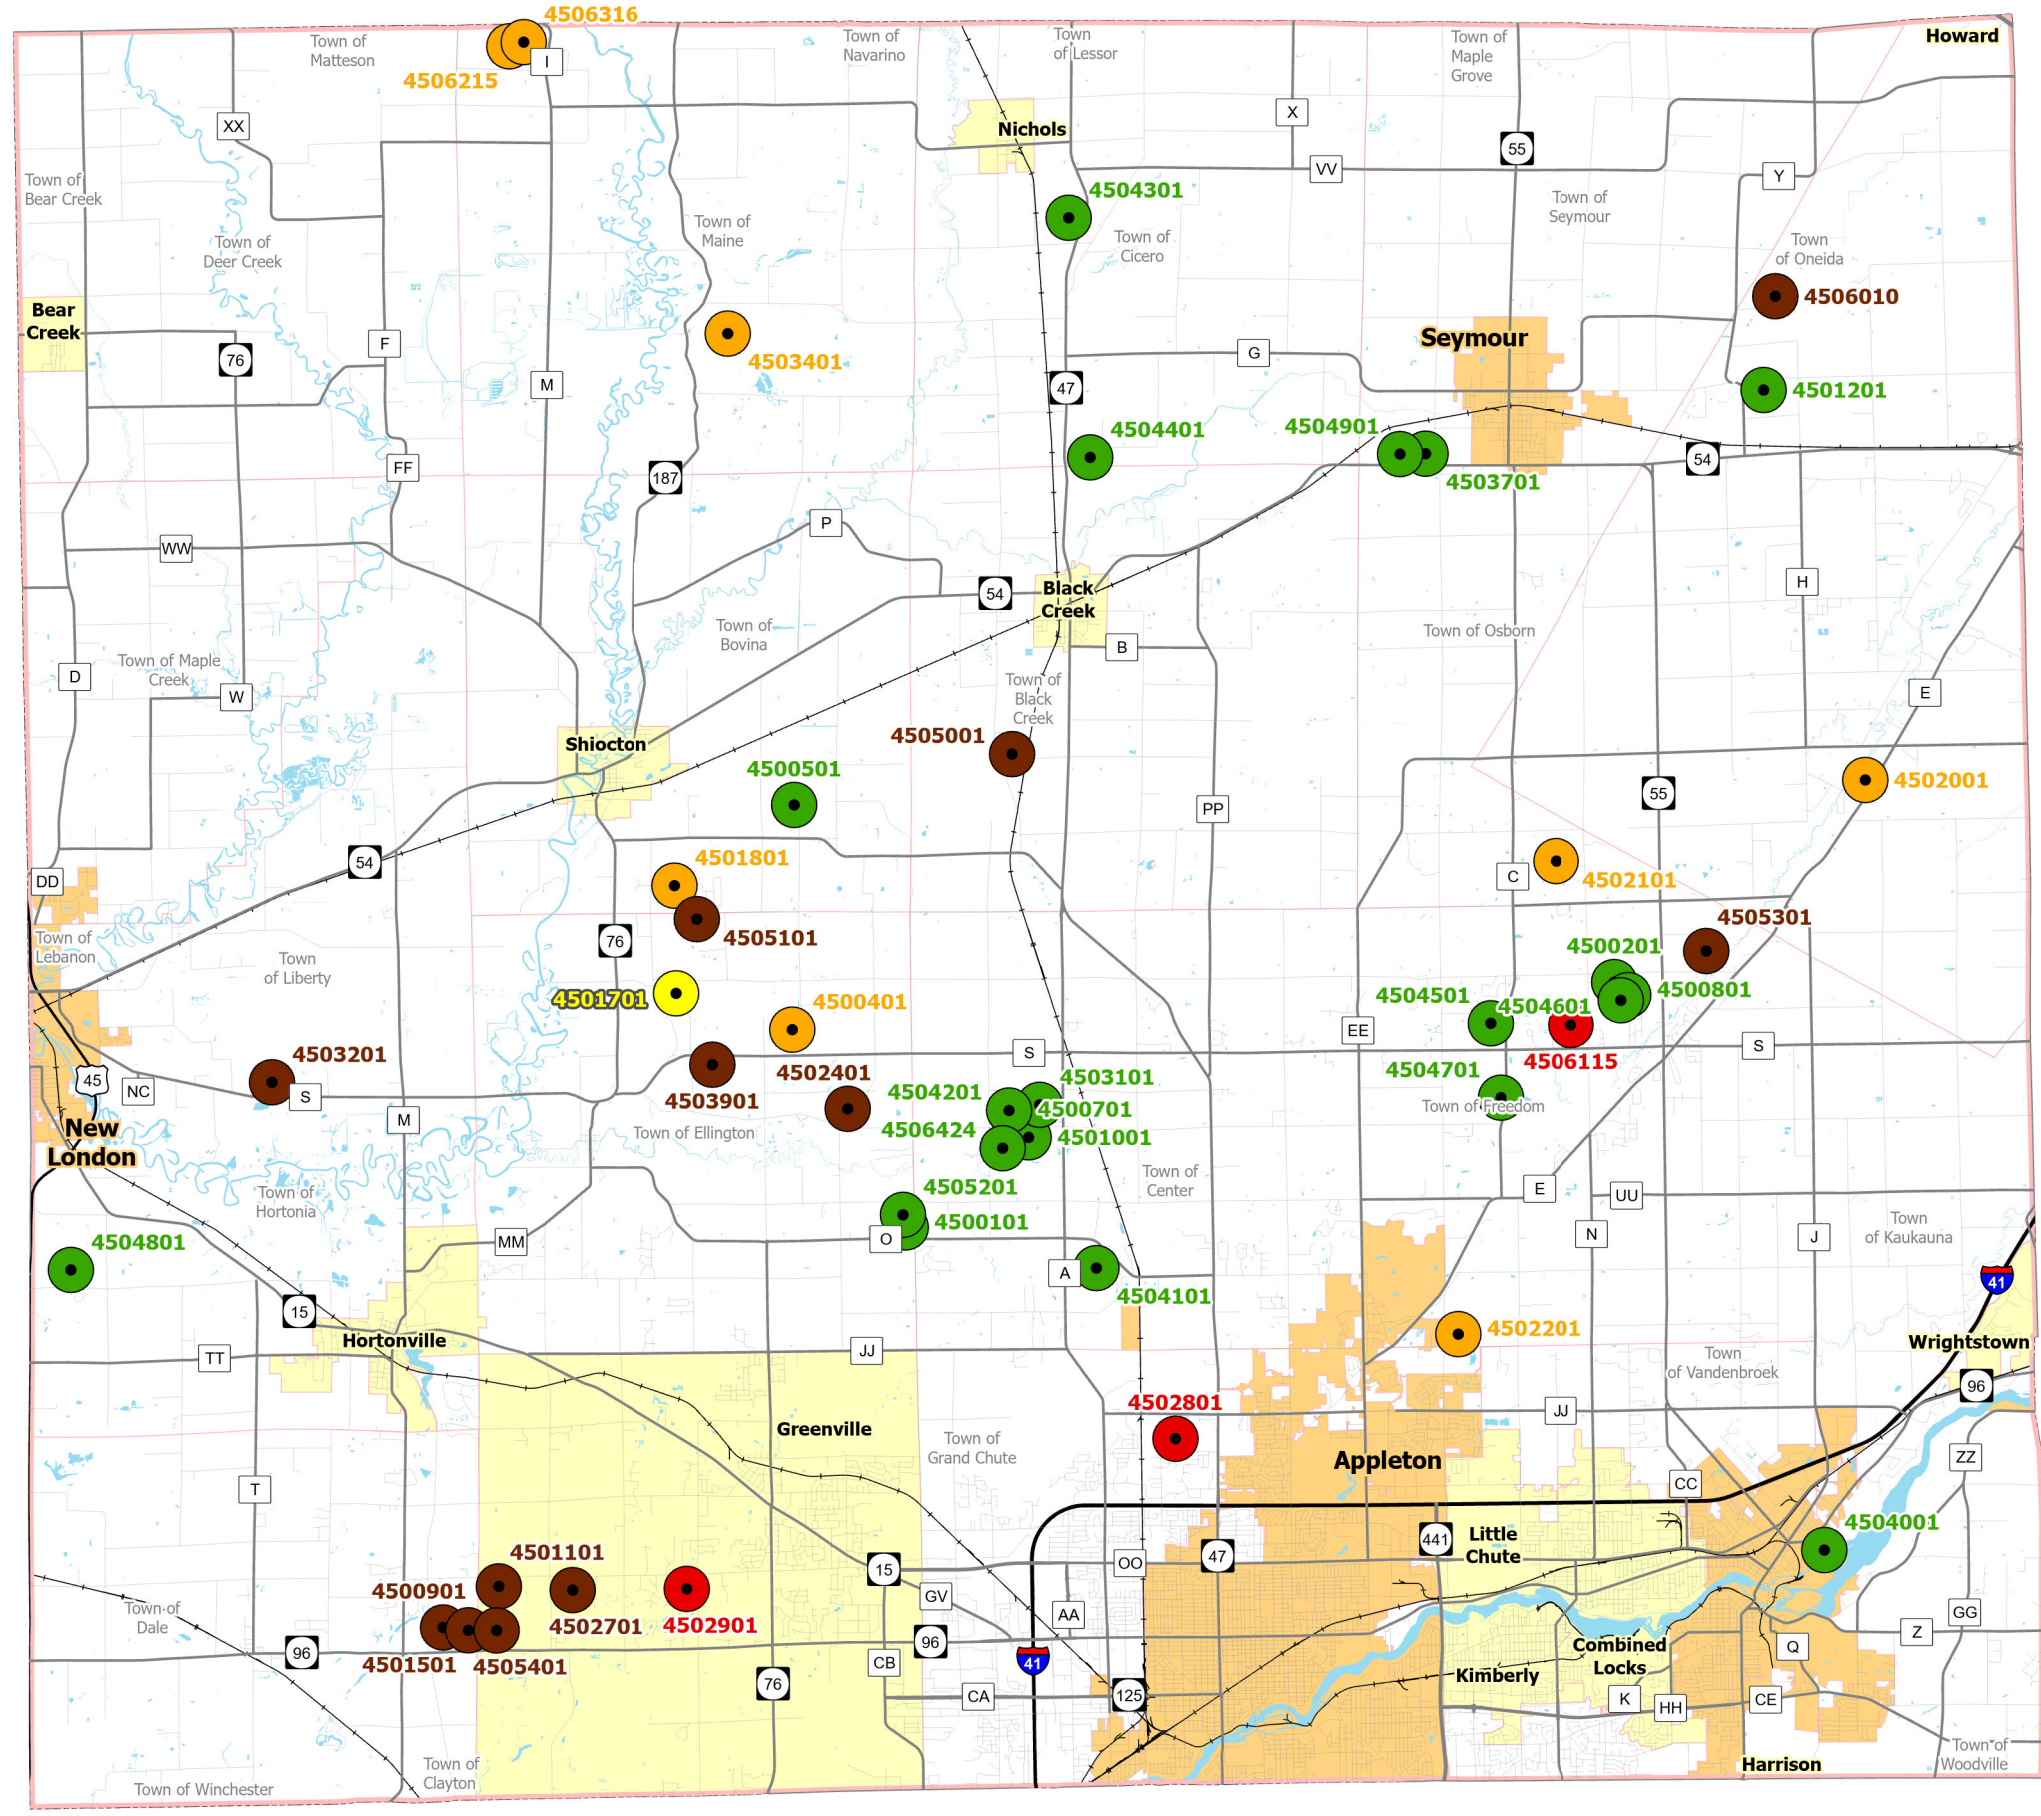

Outagamie County Mining Sites 2024

- Clay (3)
- Gravel (1)
- Limestone (21)
- Sand (8)
- Sand & Gravel (12)

SOURCES:
Mining locations provided by ECWRPC and quarry owners.
Basemap provided by Regional Counties 2024.

Prepared September 2024
EAST CENTRAL WISCONSIN
REGIONAL PLANNING COMMISSION
400 AHNAP ST., SUITE 100 MENASHA, WI 54952
(920) 751-4770 Website: www.ecwrpc.org

*Note: Mining sites are approximate locations, for reference use only.