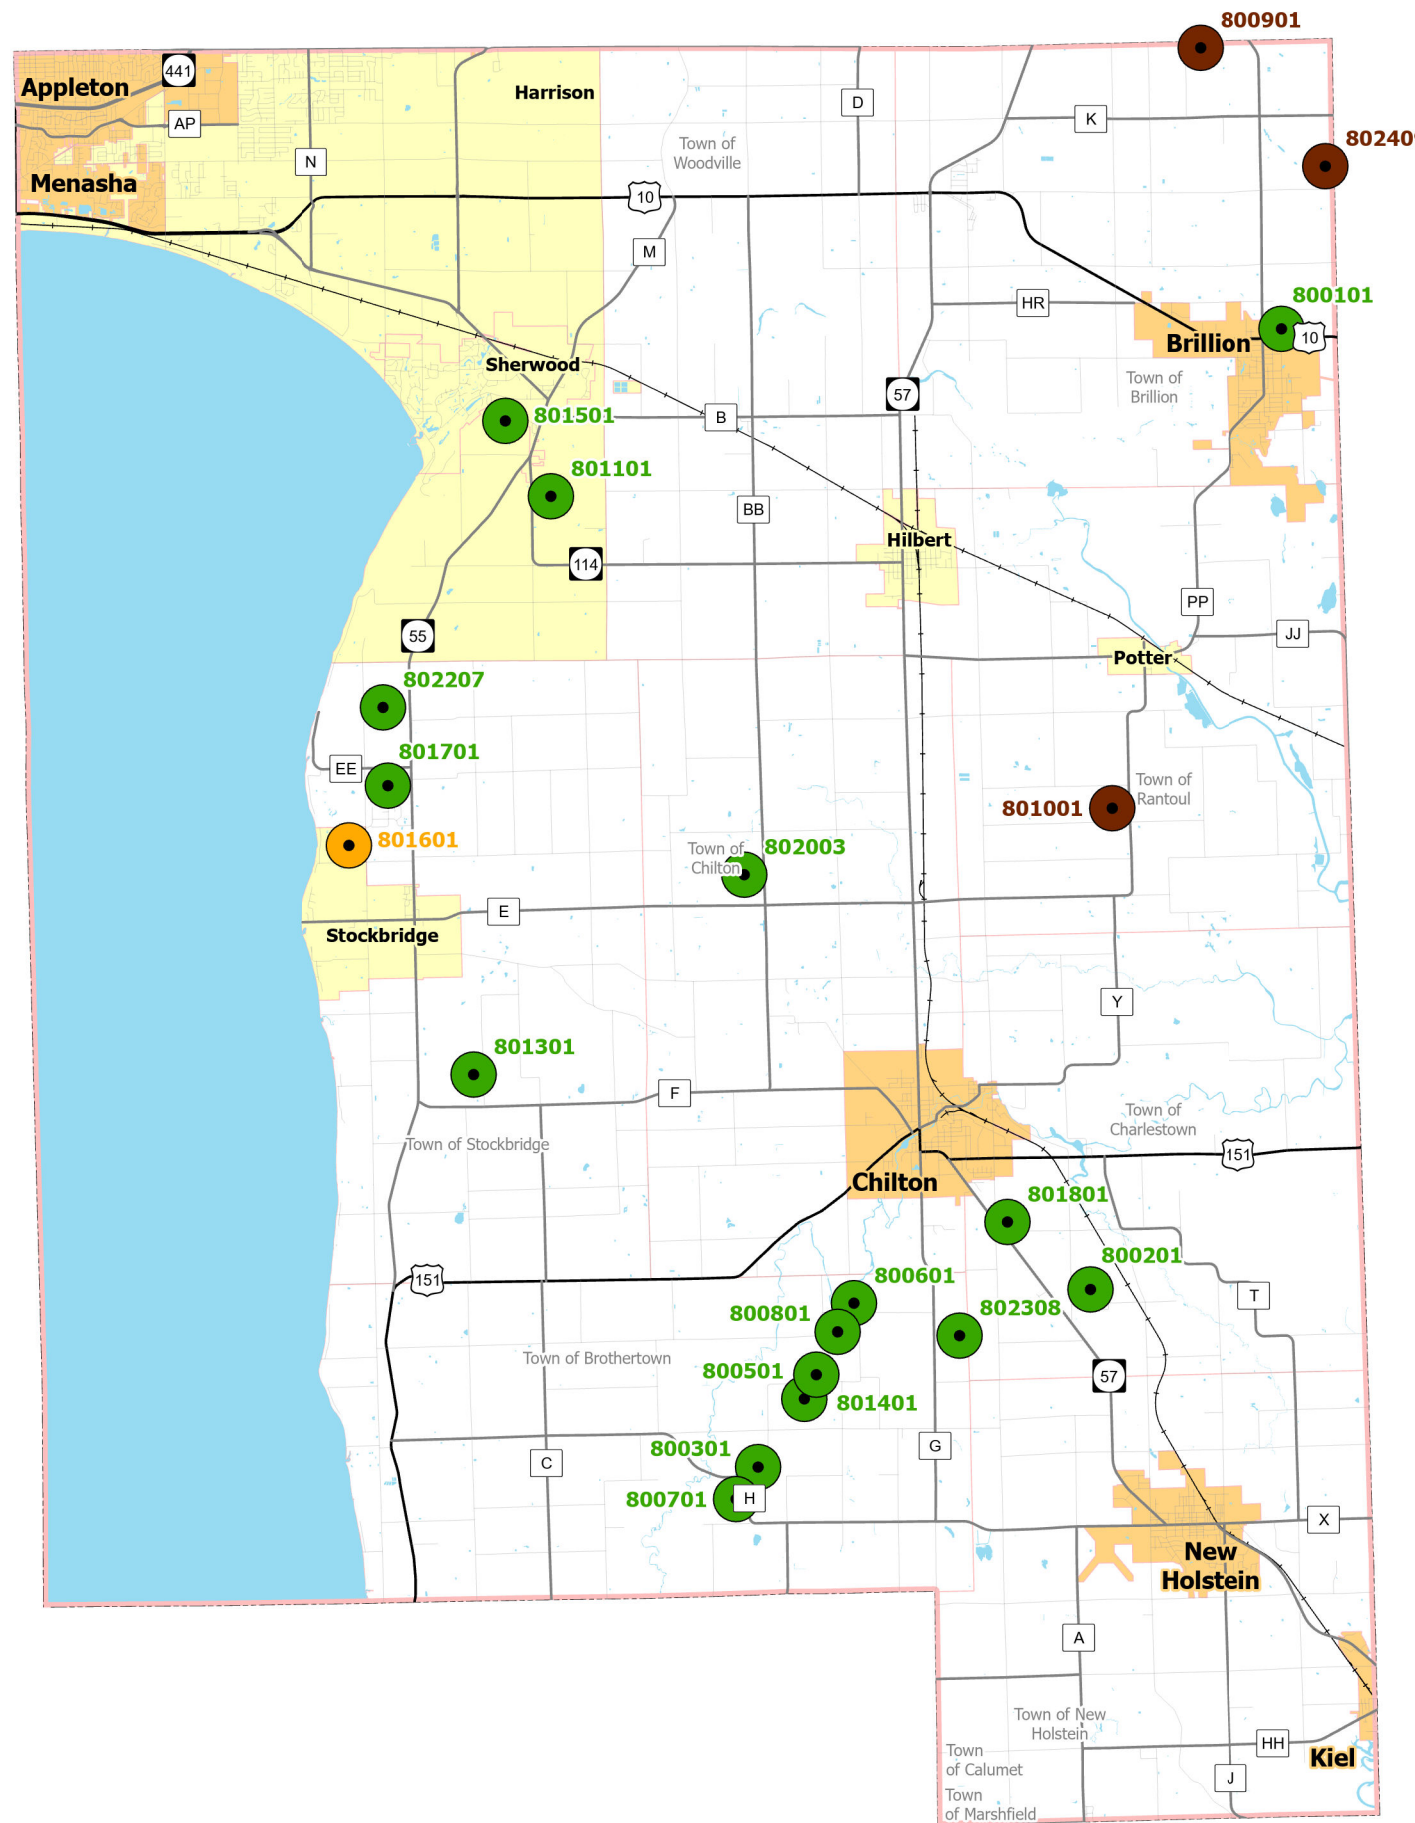

Calumet County

Mining Sites 2024

- Limestone (16)
- Sand (1)
- Sand & Gravel (3)

SOURCES:
Mining locations provided by ECWRPC and quarry owners.
Basemap provided by Regional Counties 2024.

Prepared September 2024
EAST CENTRAL WISCONSIN
REGIONAL PLANNING COMMISSION
400 AHNAIP ST., SUITE 100 MENASHA, WI 54952
(920) 751-4770 Website: www.ecwrpc.org

*Note: Mining sites are approximate locations, for reference use only.