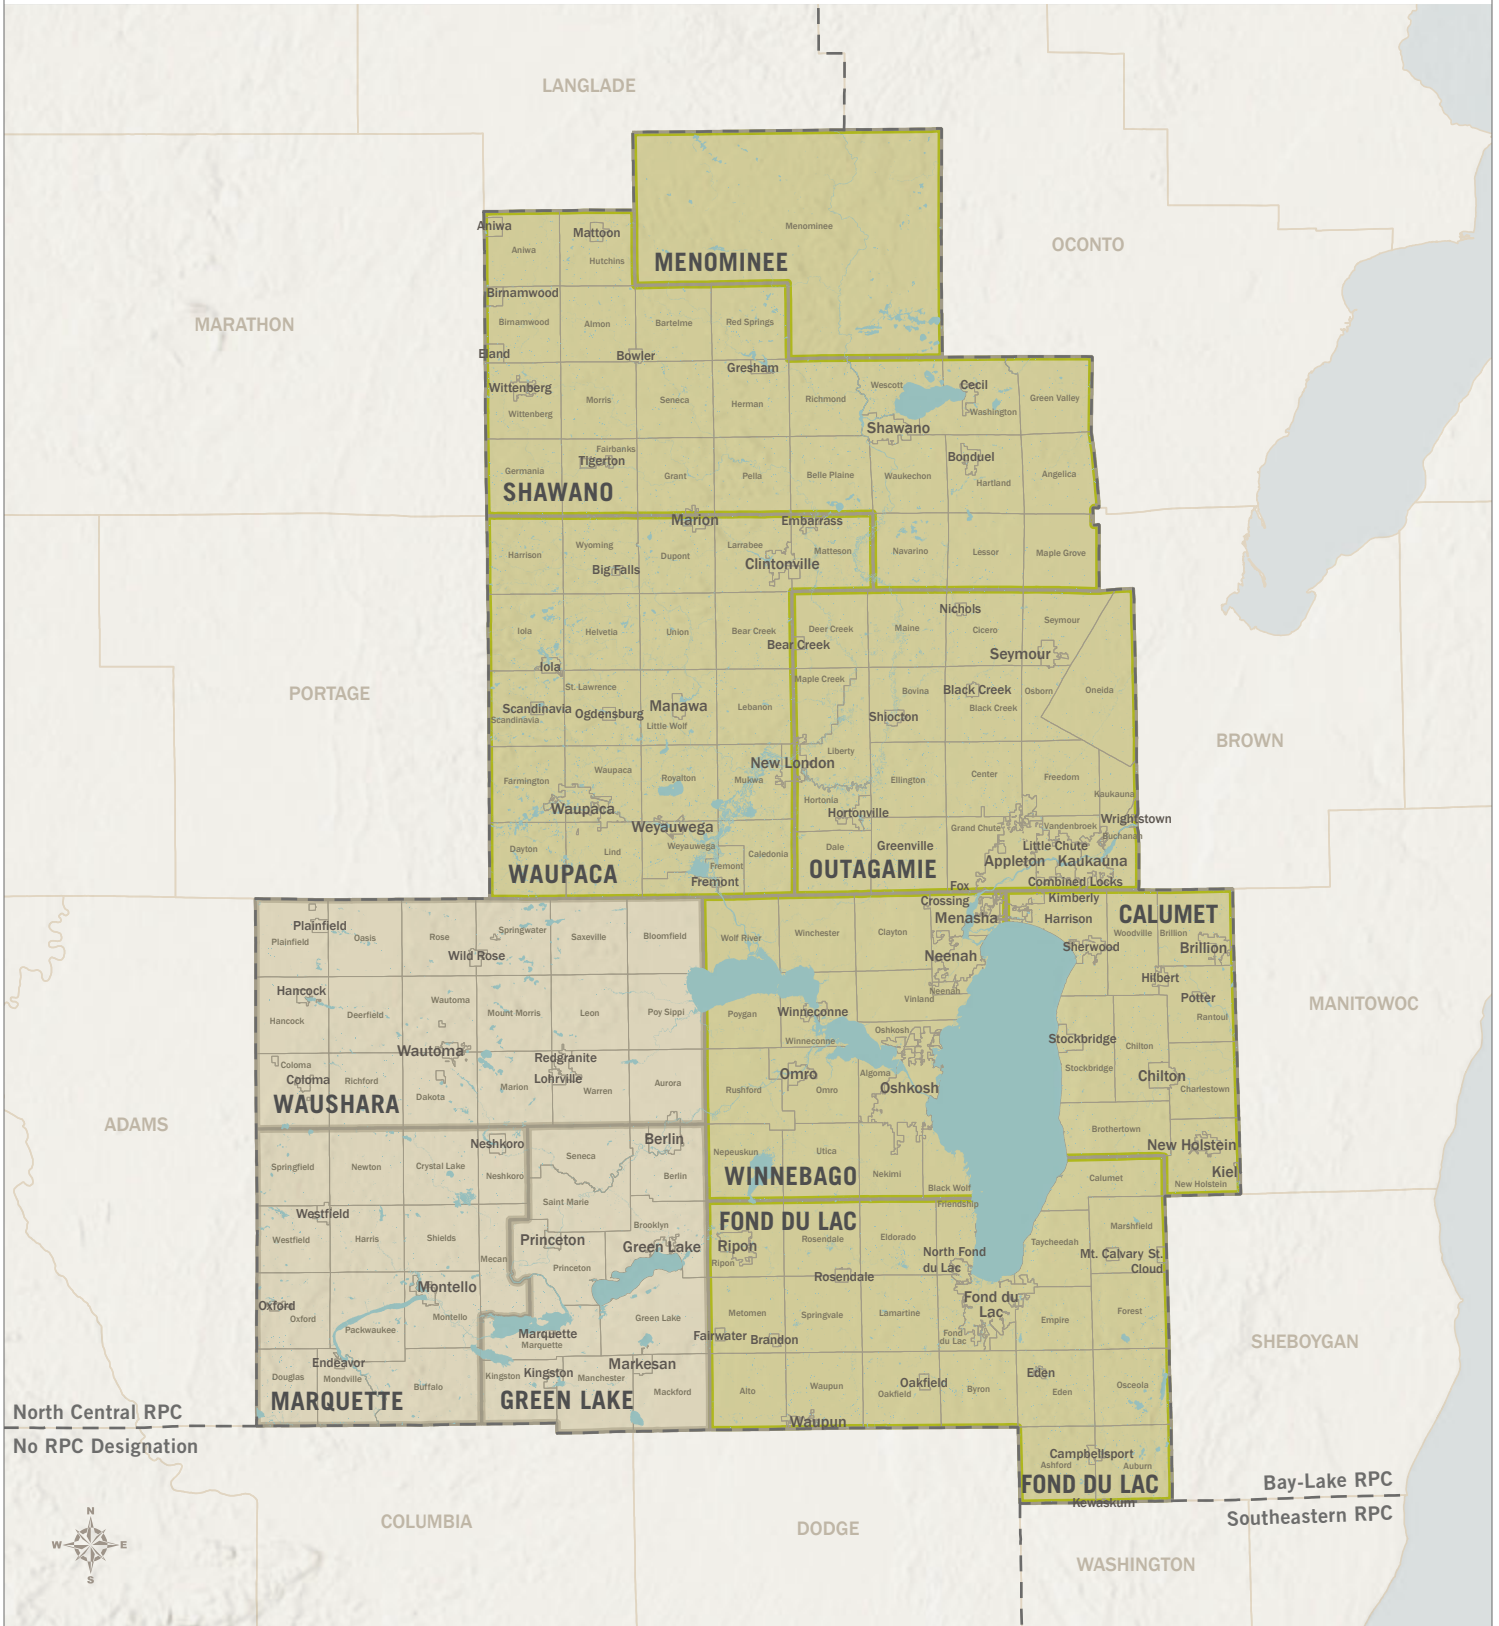

# Map 1 Member Counties | ECWRPC

North Central RPC  
No RPC Designation

Bay-Lake RPC  
Southeastern RPC

- Regional Planning Commission Boundary
- ECWRPC Member County & Municipality
- ECWRPC Non-Member County & Municipality

Source:  
Base data provided by Counties and ECWRPC, 2022.

This data was created for use by the East Central Wisconsin Regional Planning Commission Geographic Information System. Any other use/application of this information is the responsibility of the user and such use/application is at their own risk. East Central Wisconsin Regional Planning Commission disclaims all liability regarding fitness of the information for any use other than for East Central Wisconsin Regional Planning Commission business.