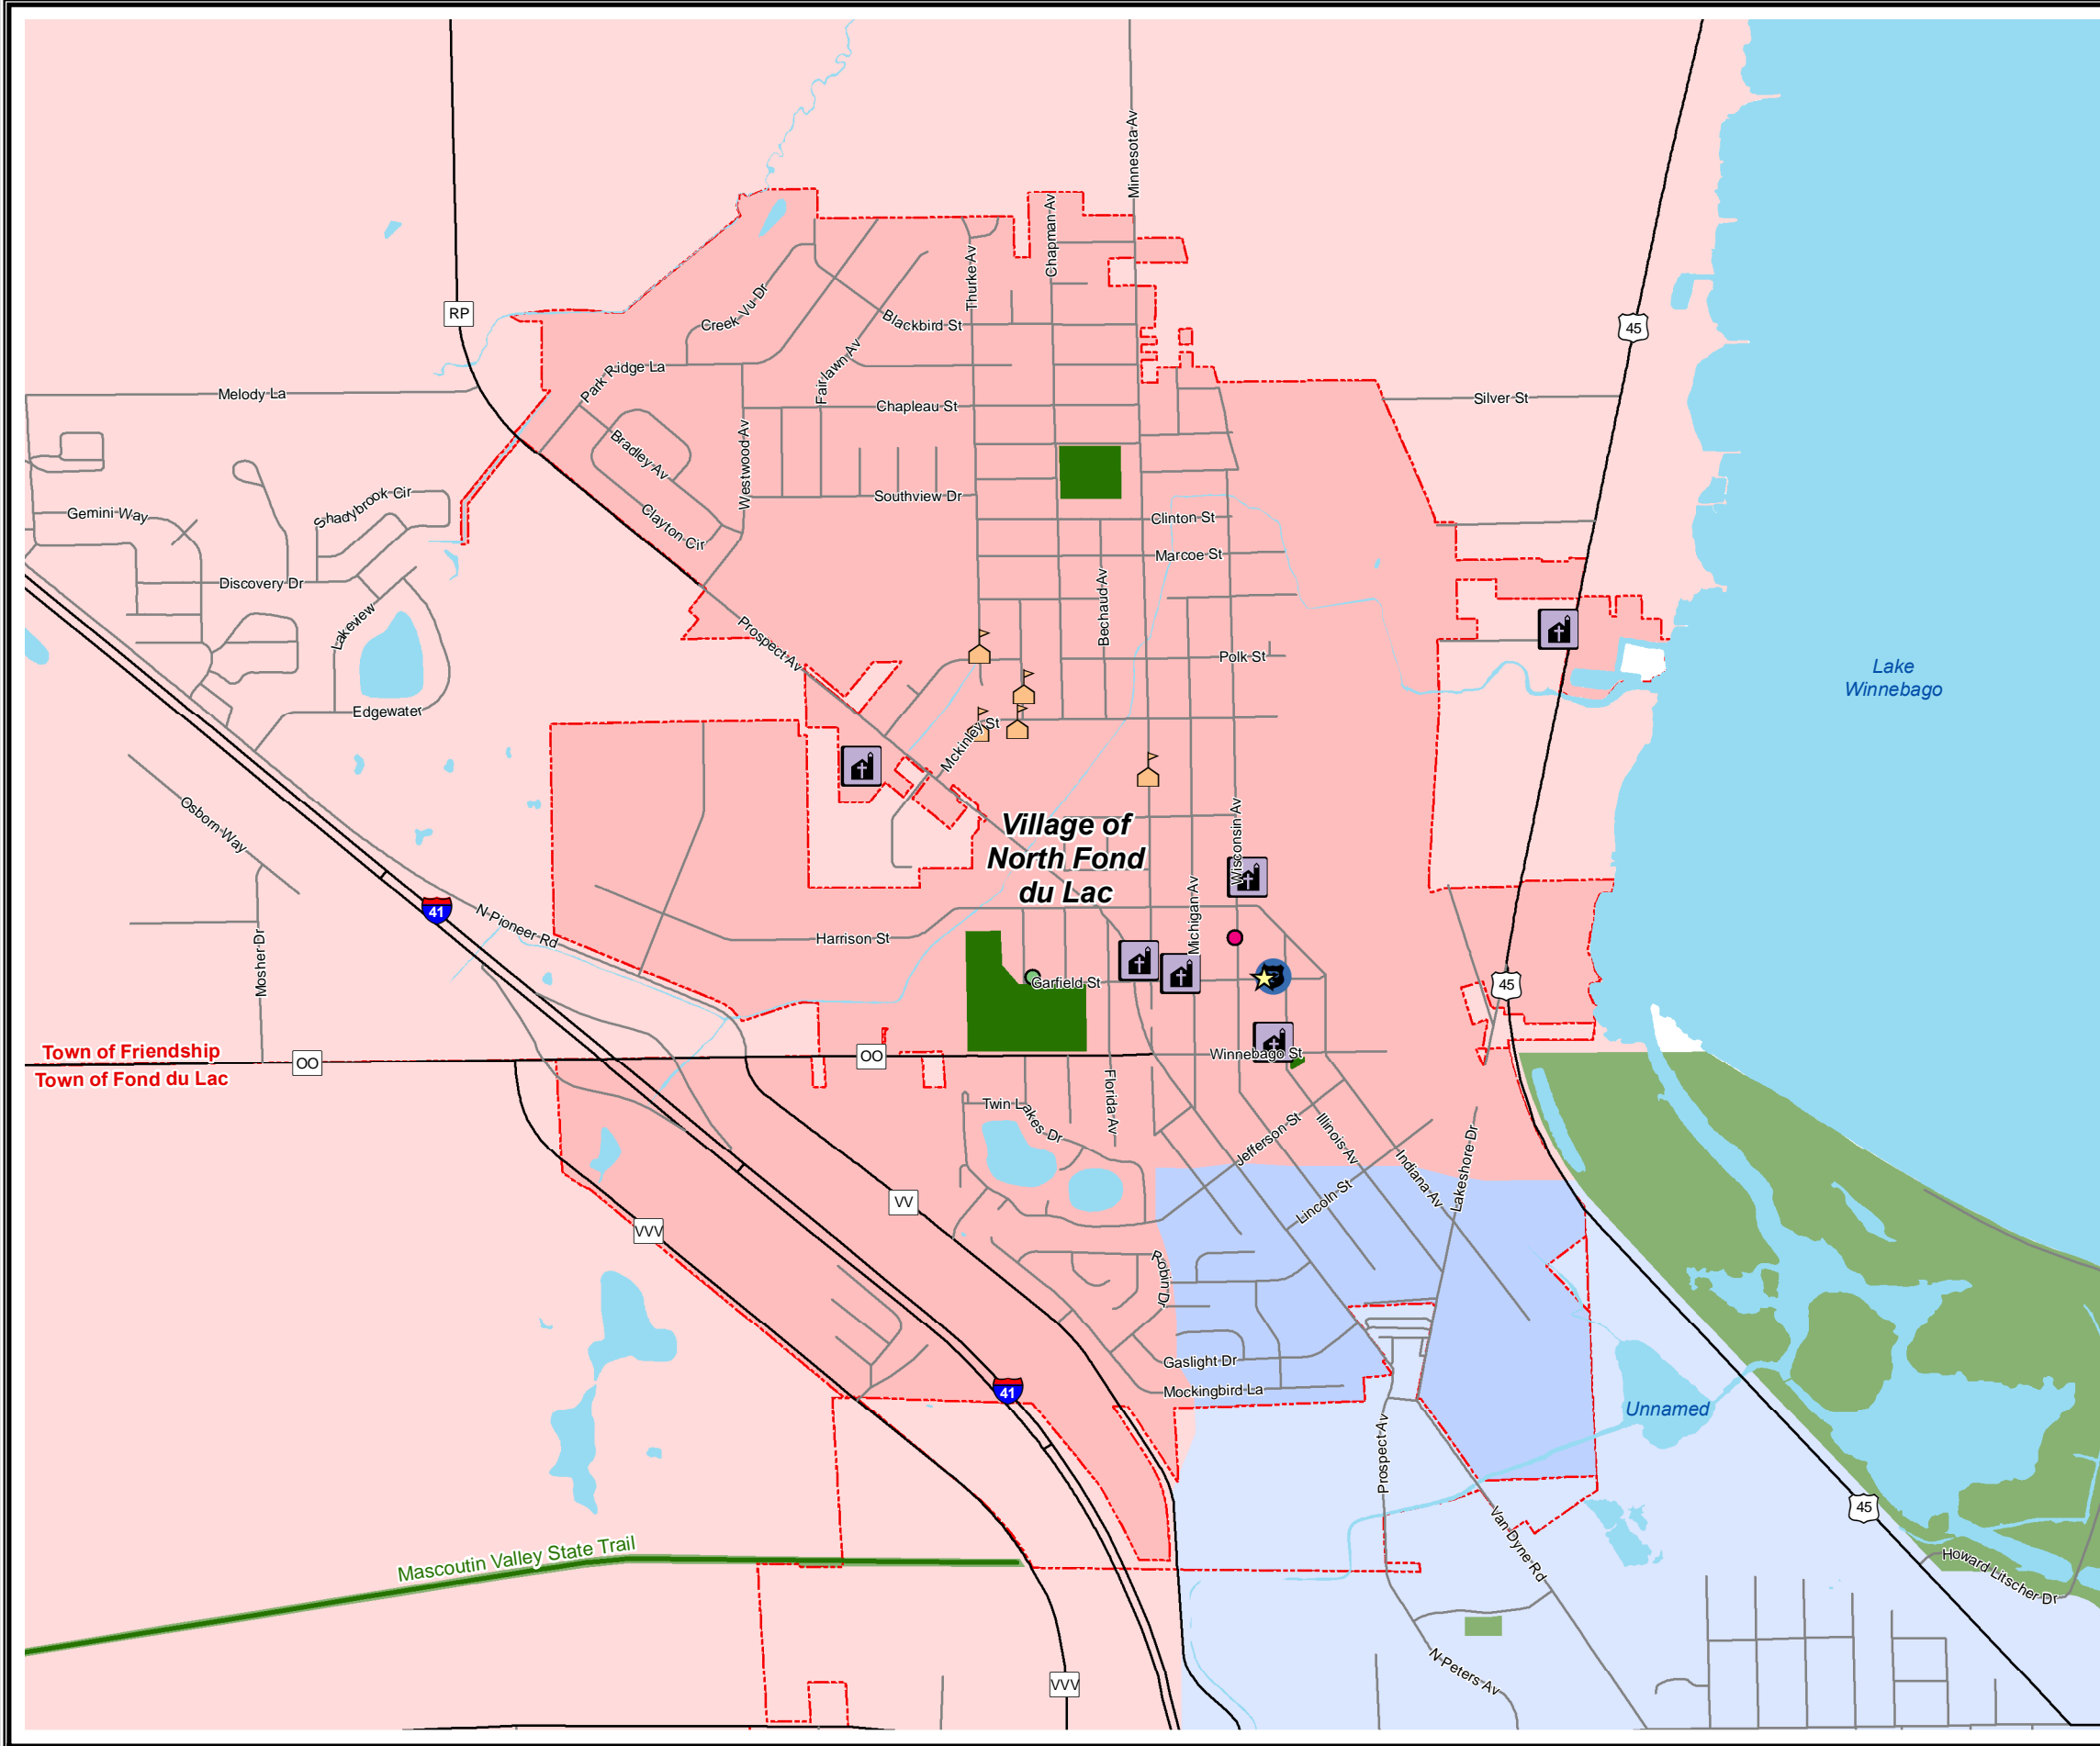

# Map X-X Village of North Fond du Lac Community Facilities

-  Church
-  School
-  City/Town/Village Hall
-  Community Center
-  Library
-  Police Department
-  Off Road Trail
-  Park
-  Fond du Lac School District
-  North Fond du Lac School District

**DRAFT**

Source:  
Base data provided by Fond du Lac County 2018.  
Community data provided by ECWRPC 2017.

This data was created for use by the East Central Wisconsin Regional Planning Commission Geographic Information System. Any other use/application of this information is the responsibility of the user and such use/application is at their own risk. East Central Wisconsin Regional Planning Commission disclaims all liability regarding fitness of the information for any use other than for East Central Wisconsin Regional Planning Commission business.