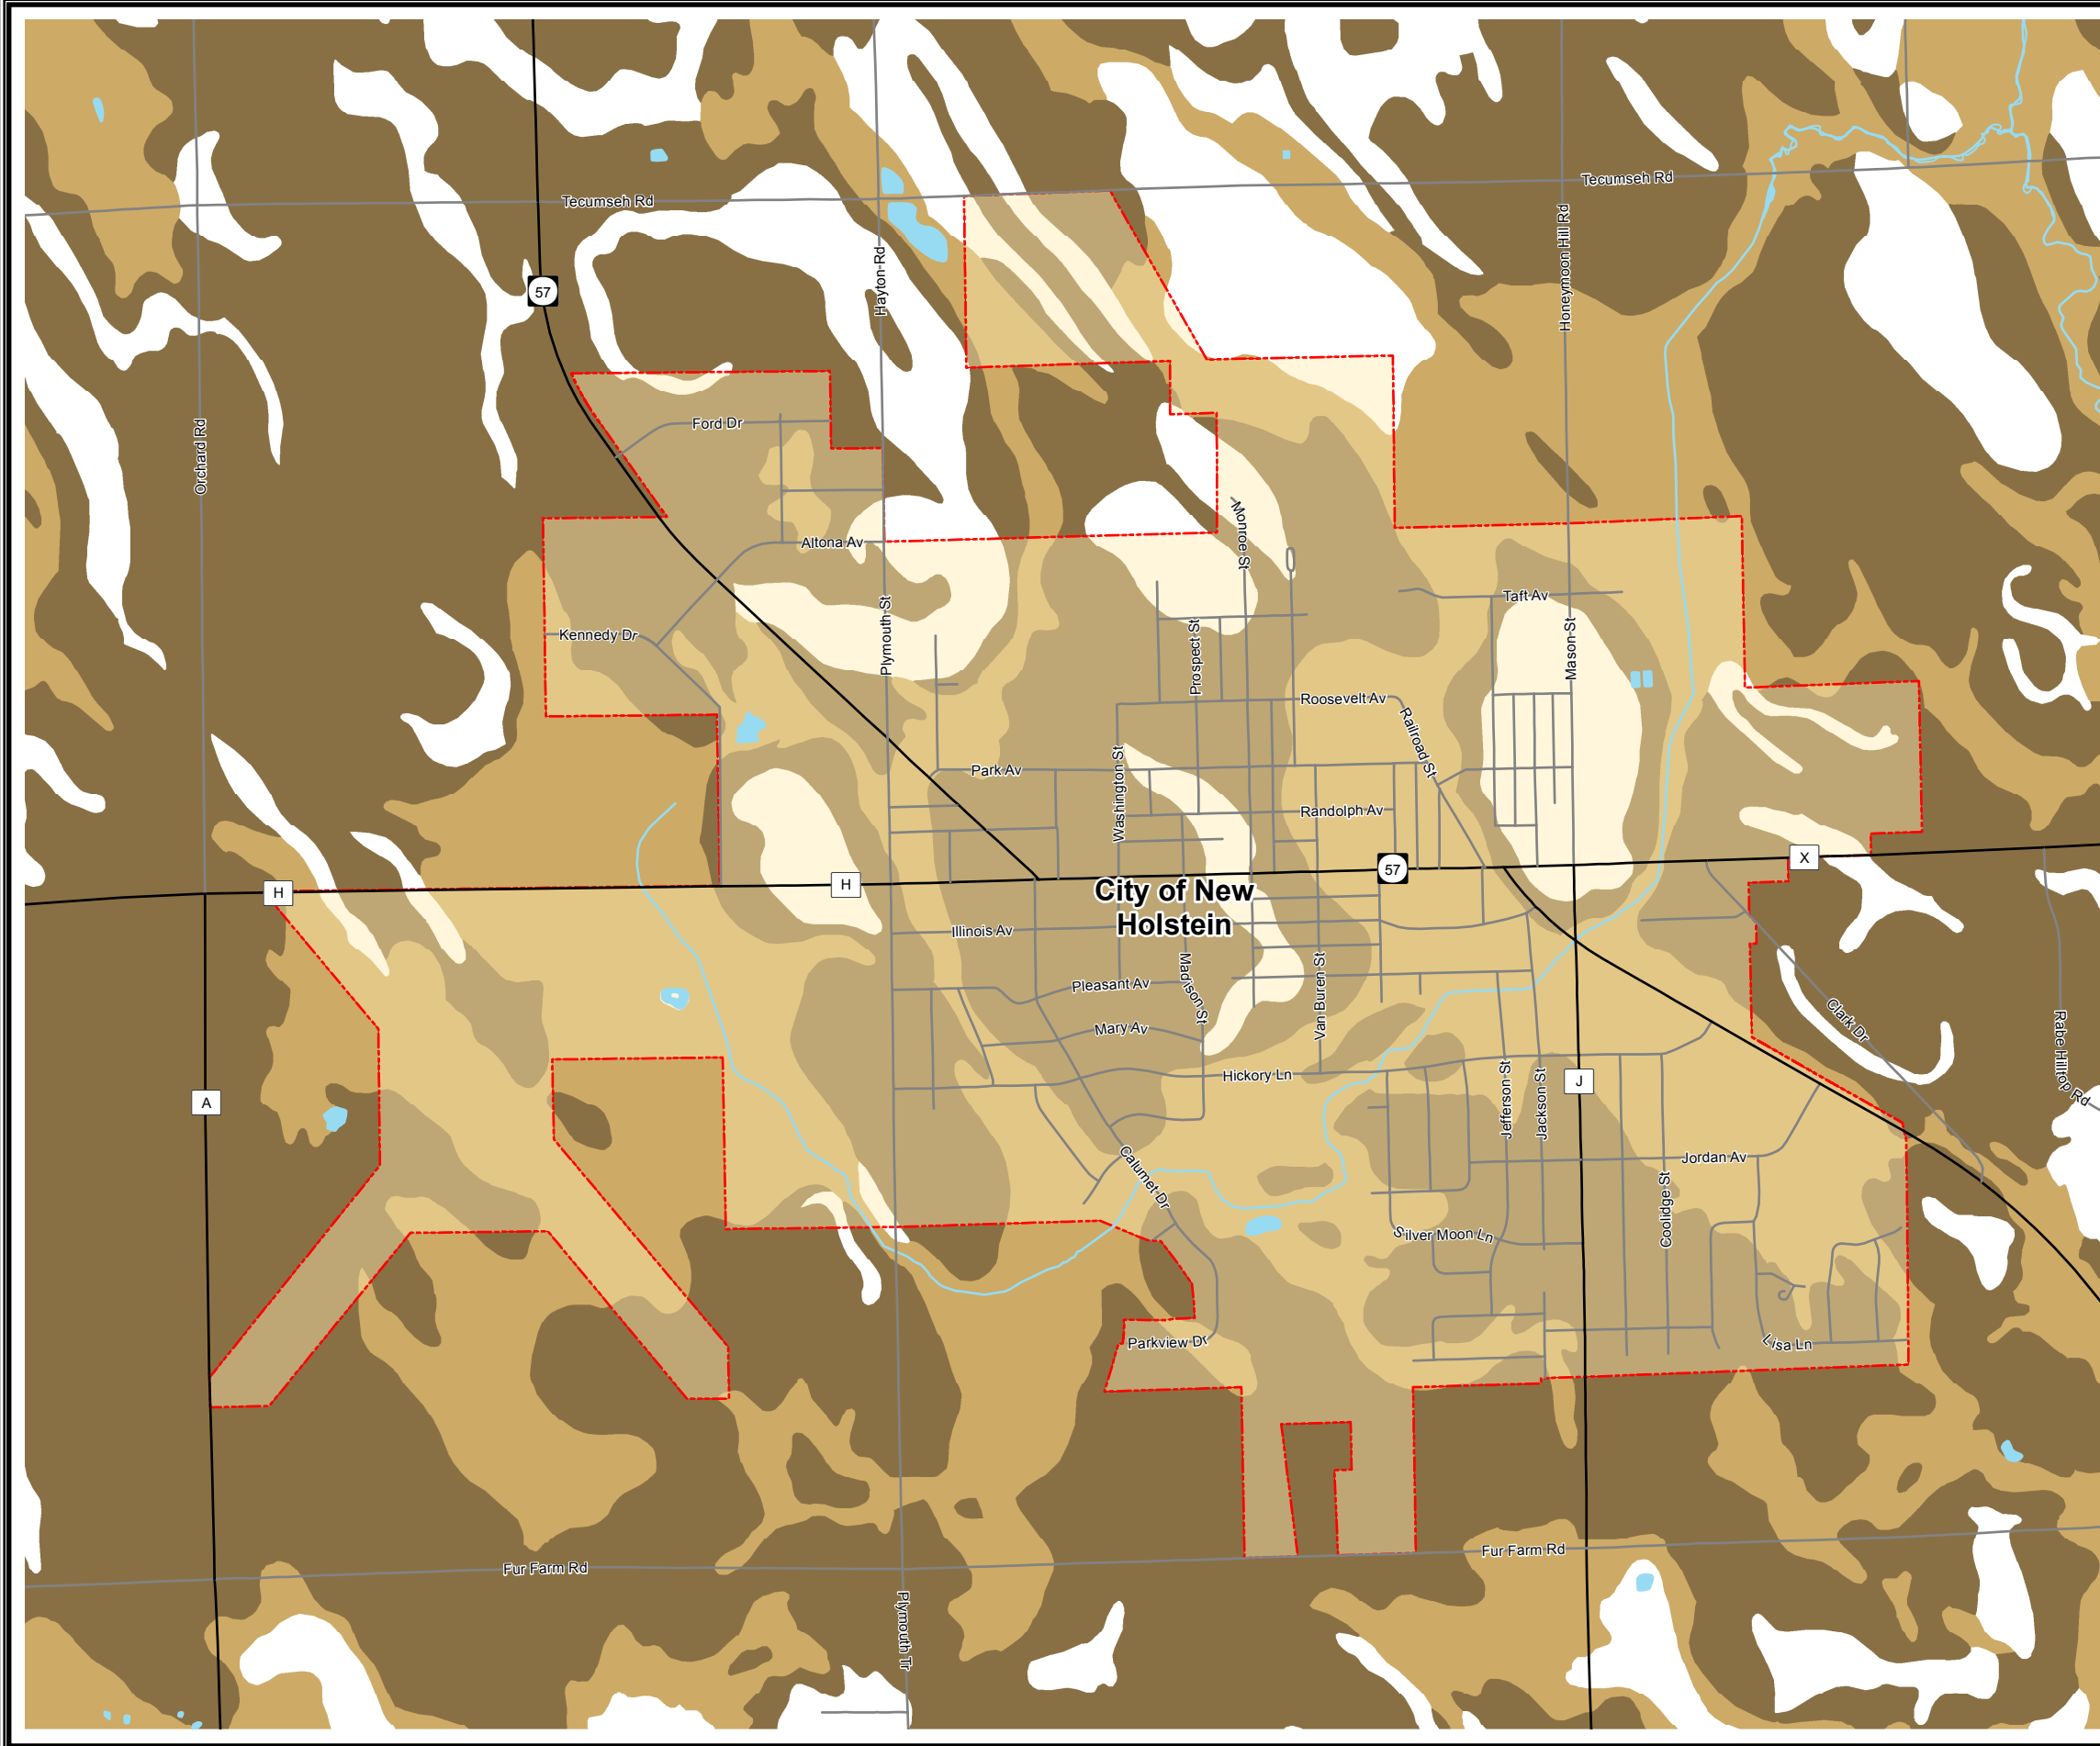

Map X-X City of New Holstein Prime Farmland

-  All areas are prime farmland
-  Prime farmland if drained
-  Prime farmland if drained and either protected from flooding or not frequently flooded during the growing season
-  Prime farmland if protected from flooding or not frequently flooded during the growing season
-  Not Prime Farmland

Source:
Base data provided by Calumet County 2017.
Soil data provided by NRCS-USDA Web Soil
Survey (WSS), accessed 2013.

This data was created for use by the East Central Wisconsin Regional Planning Commission Geographic Information System. Any other use/application of this information is the responsibility of the user and such use/application is at their own risk. East Central Wisconsin Regional Planning Commission disclaims all liability regarding fitness of the information for any use other than for East Central Wisconsin Regional Planning Commission business.