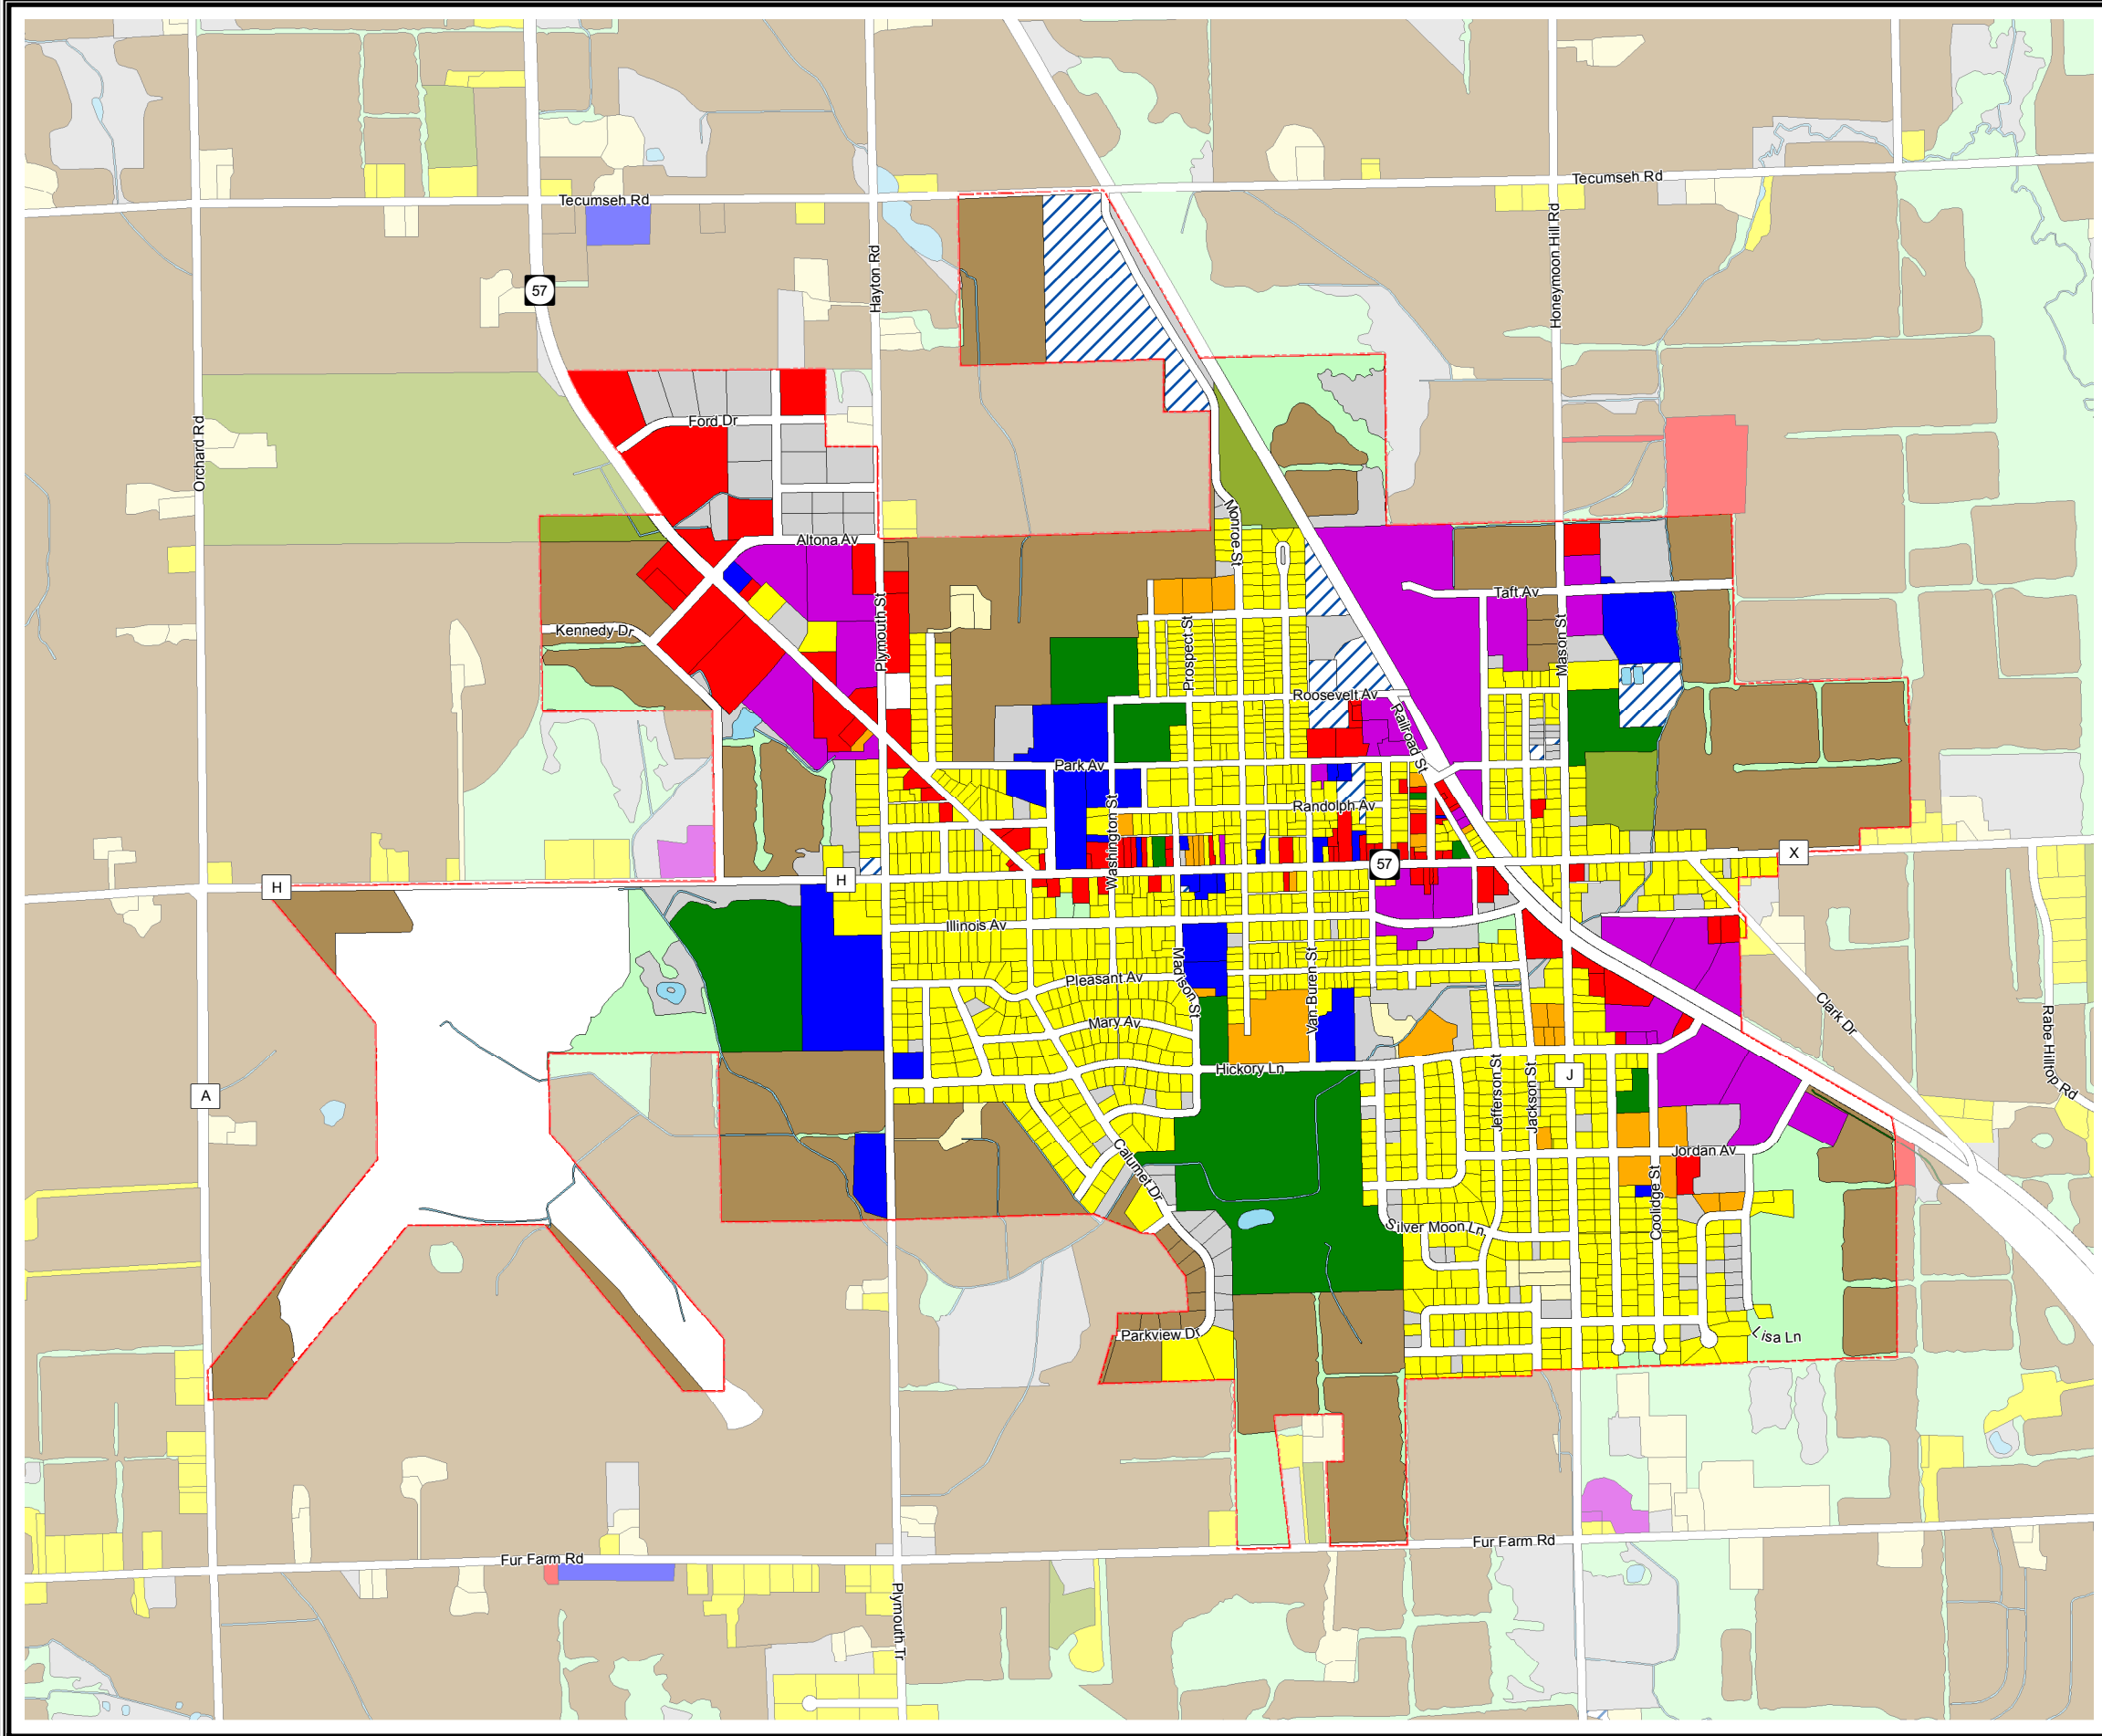

Map XX

City of New Holstein

Land Use 2010

- Single Family Residential
- Farmsteads
- Multi-Family
- Mobile Home Parks
- Commercial
- Industrial
- Quarries
- Institutional Facilities
- Transportation
- Utilities/Communications
- Non-Irrigated Cropland
- Irrigated Cropland
- Other Ag Land / Pasture
- Recreational Facilities
- Planted Woodlands
- General Woodlands
- Open Other Land
- Water

Source:
Base data provided by Calumet County 2017.
Land Use provided by ECWRPC 2010.

This data was created for use by the East Central Wisconsin Regional Planning Commission Geographic Information System. Any other use/application of this information is the responsibility of the user and such use/application is at their own risk. East Central Wisconsin Regional Planning Commission disclaims all liability regarding fitness of the information for any use other than for East Central Wisconsin Regional Planning Commission business.