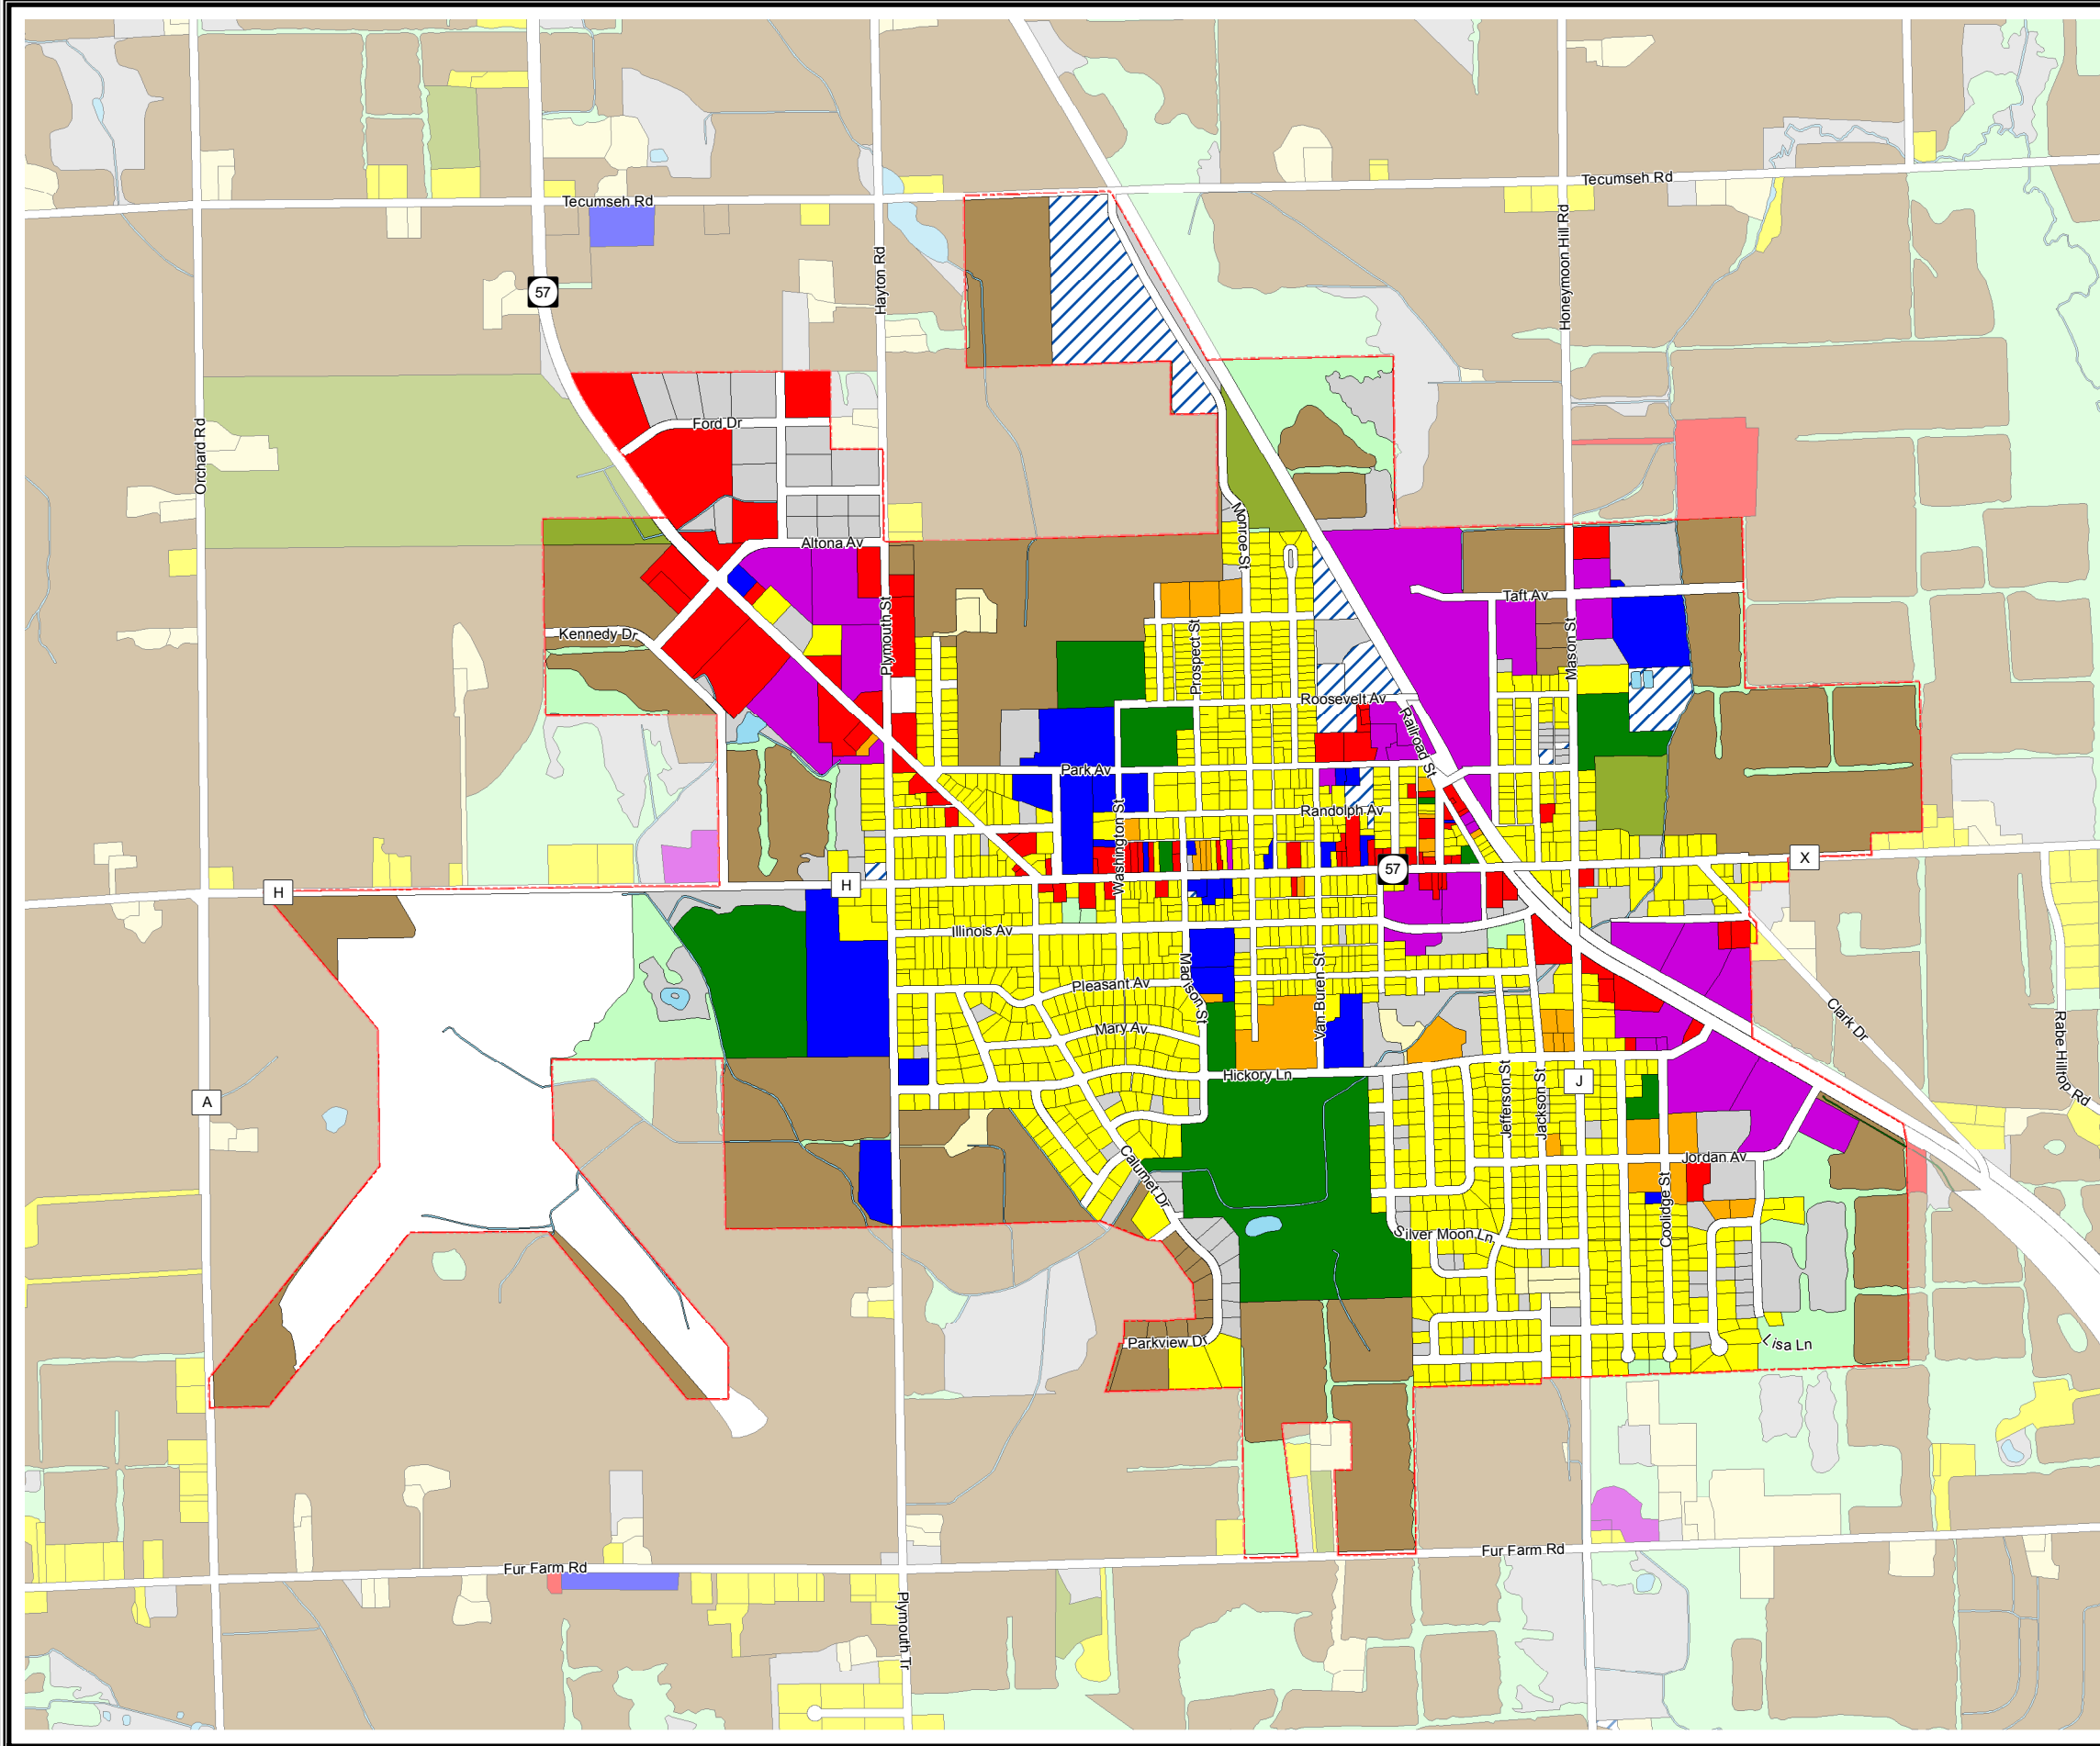

Map XX

City of New Holstein

Land Use 2000

- Single Family Residential
- Farmsteads
- Multi-Family
- Mobile Home Parks
- Commercial
- Industrial
- Quarries
- Institutional Facilities
- Transportation
- Utilities/Communications
- Non-Irrigated Cropland
- Irrigated Cropland
- Other Ag Land / Pasture
- Recreational Facilities
- Planted Woodlands
- General Woodlands
- Open Other Land
- Water

Source:
 Base data provided by Calumet County 2017.
 Land Use provided by ECWRPC 2000.

This data was created for use by the East Central Wisconsin Regional Planning Commission Geographic Information System. Any other use/application of this information is the responsibility of the user and such use/application is at their own risk. East Central Wisconsin Regional Planning Commission disclaims all liability regarding fitness of the information for any use other than for East Central Wisconsin Regional Planning Commission business.