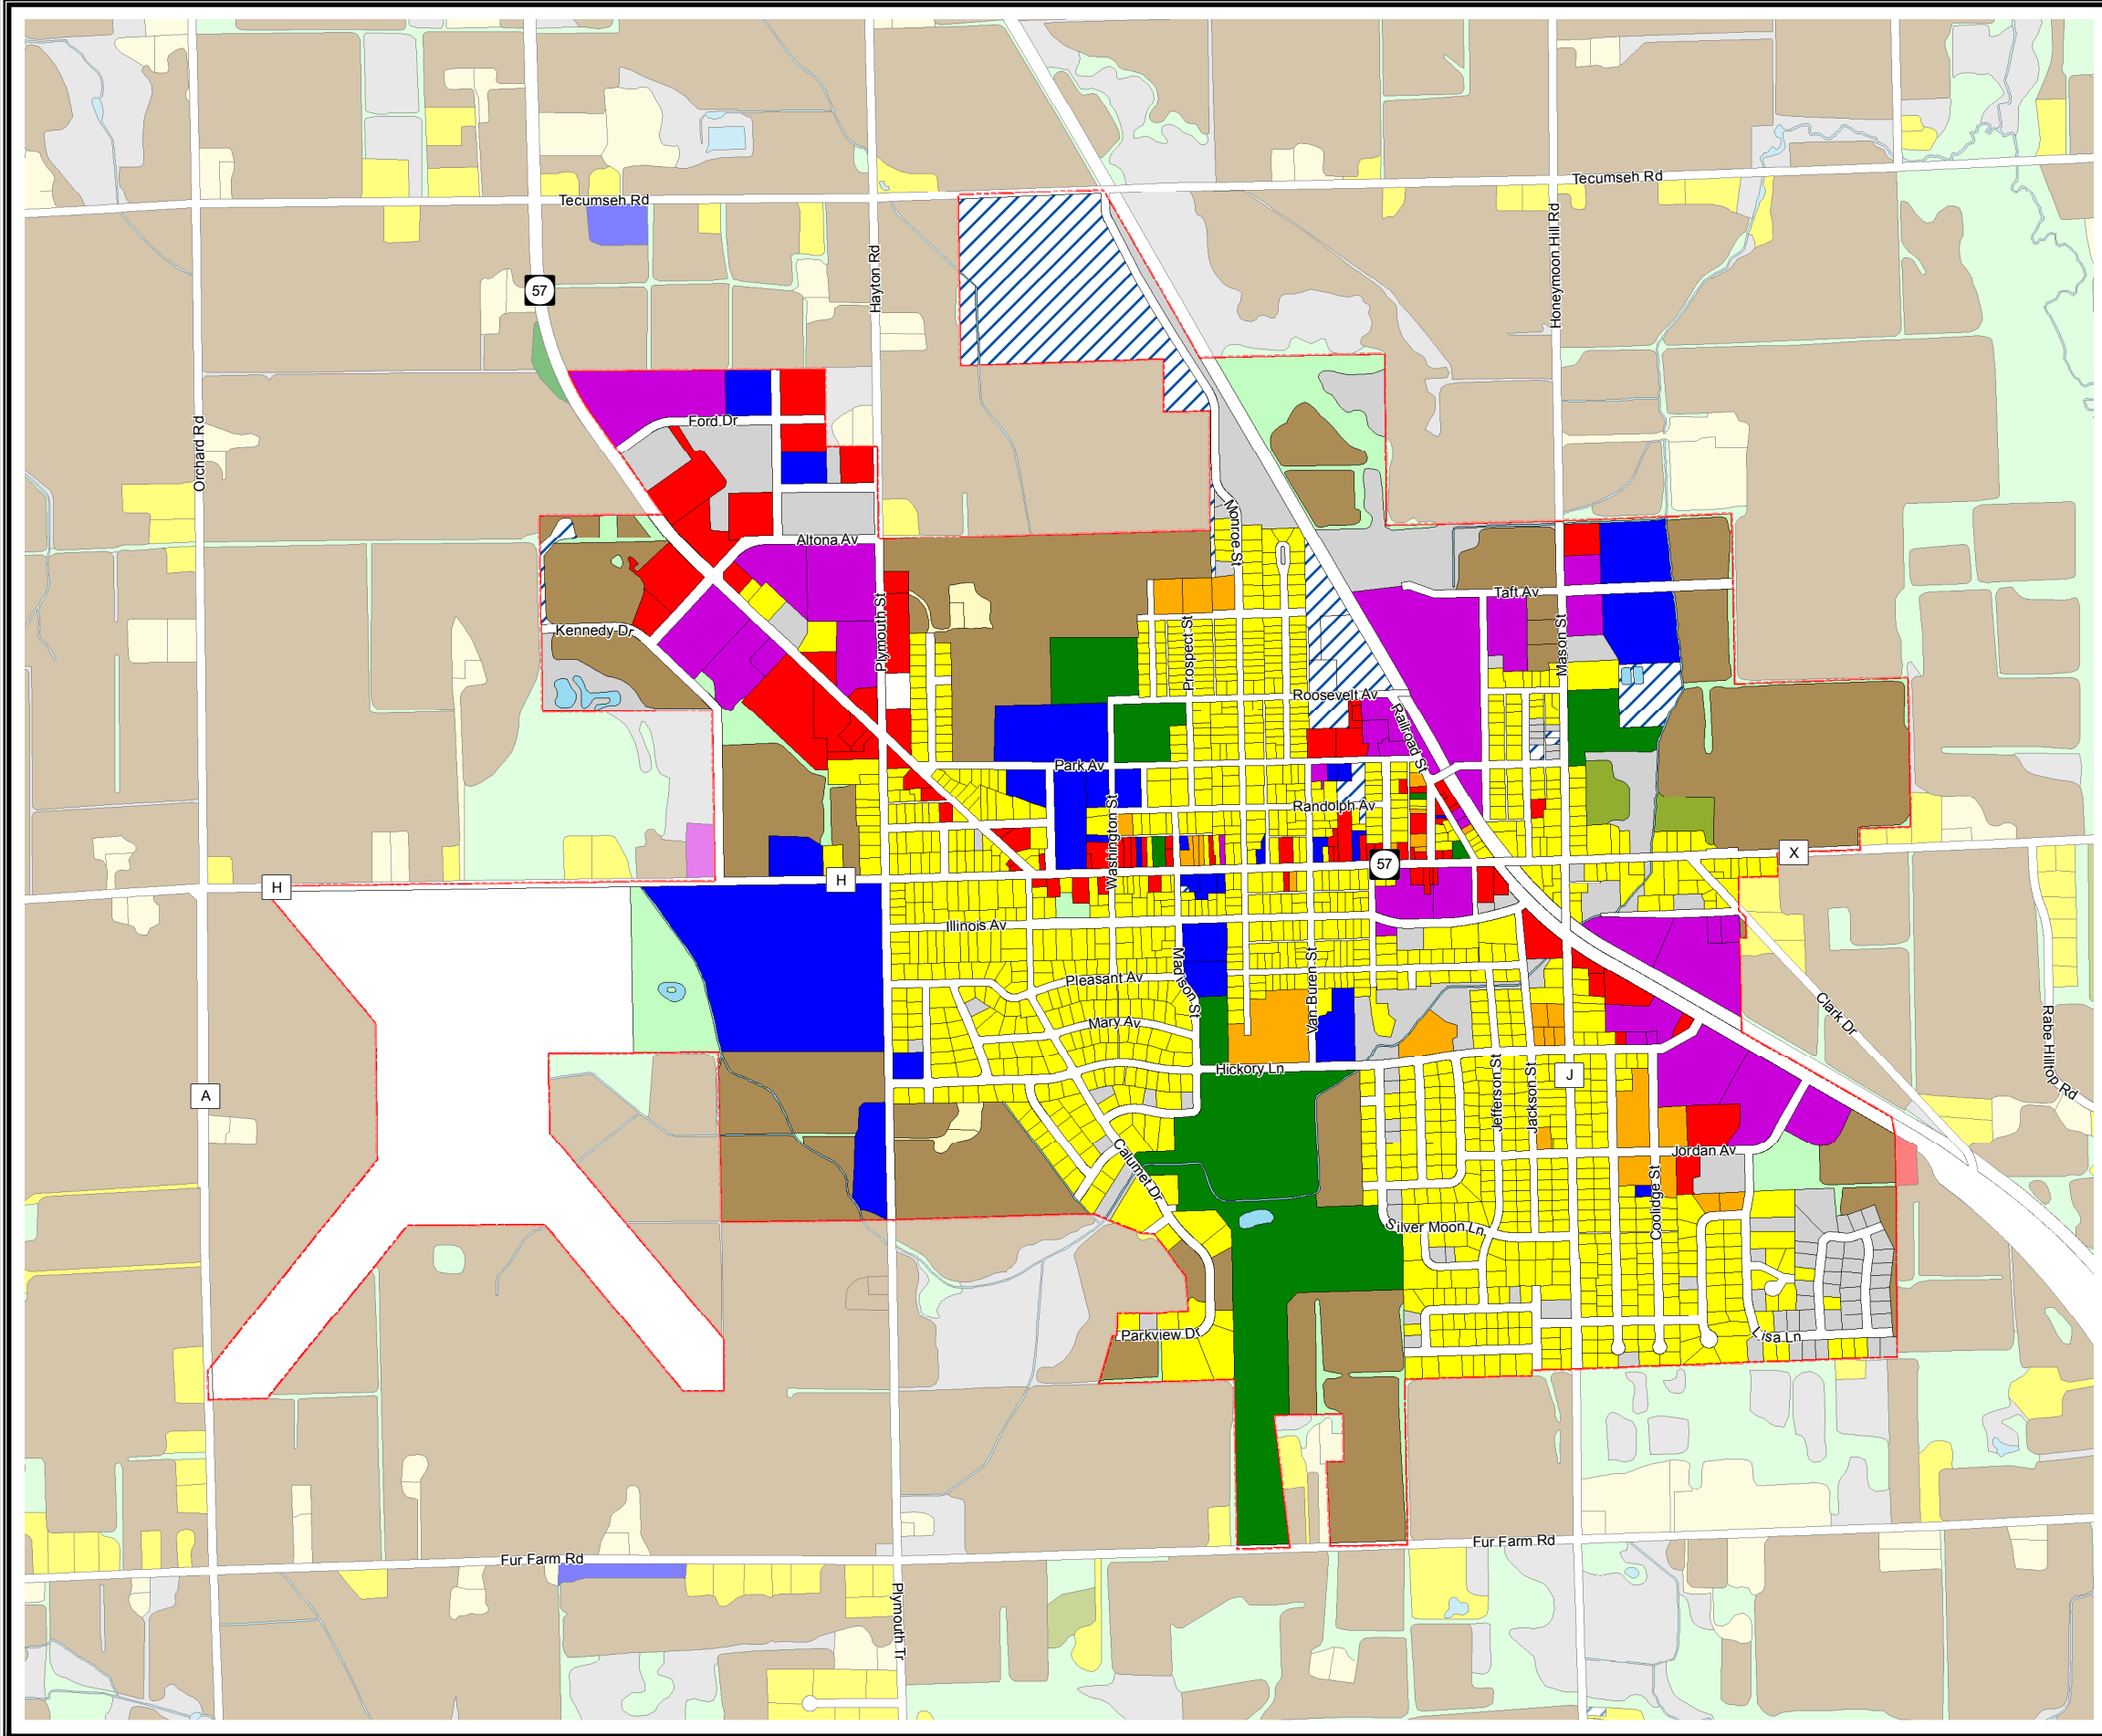

Map XX

City of New Holstein

Existing Land Use

- Single Family Residential
- Farmsteads
- Multi-Family
- Mobile Home Parks
- Commercial
- Industrial
- Quarries
- Institutional Facilities
- Transportation
- Utilities/Communications
- Non-Irrigated Cropland
- Irrigated Cropland
- Other Ag Land / Pasture
- Recreational Facilities
- Planted Woodlands
- General Woodlands
- Open Other Land
- Water

Source:
 Base data provided by Calumet County 2017.
 Land Use provided by ECWRPC 2015.

This data was created for use by the East Central Wisconsin Regional Planning Commission Geographic Information System. Any other use/application of this information is the responsibility of the user and such use/application is at their own risk. East Central Wisconsin Regional Planning Commission disclaims all liability regarding fitness of the information for any use other than for East Central Wisconsin Regional Planning Commission business.