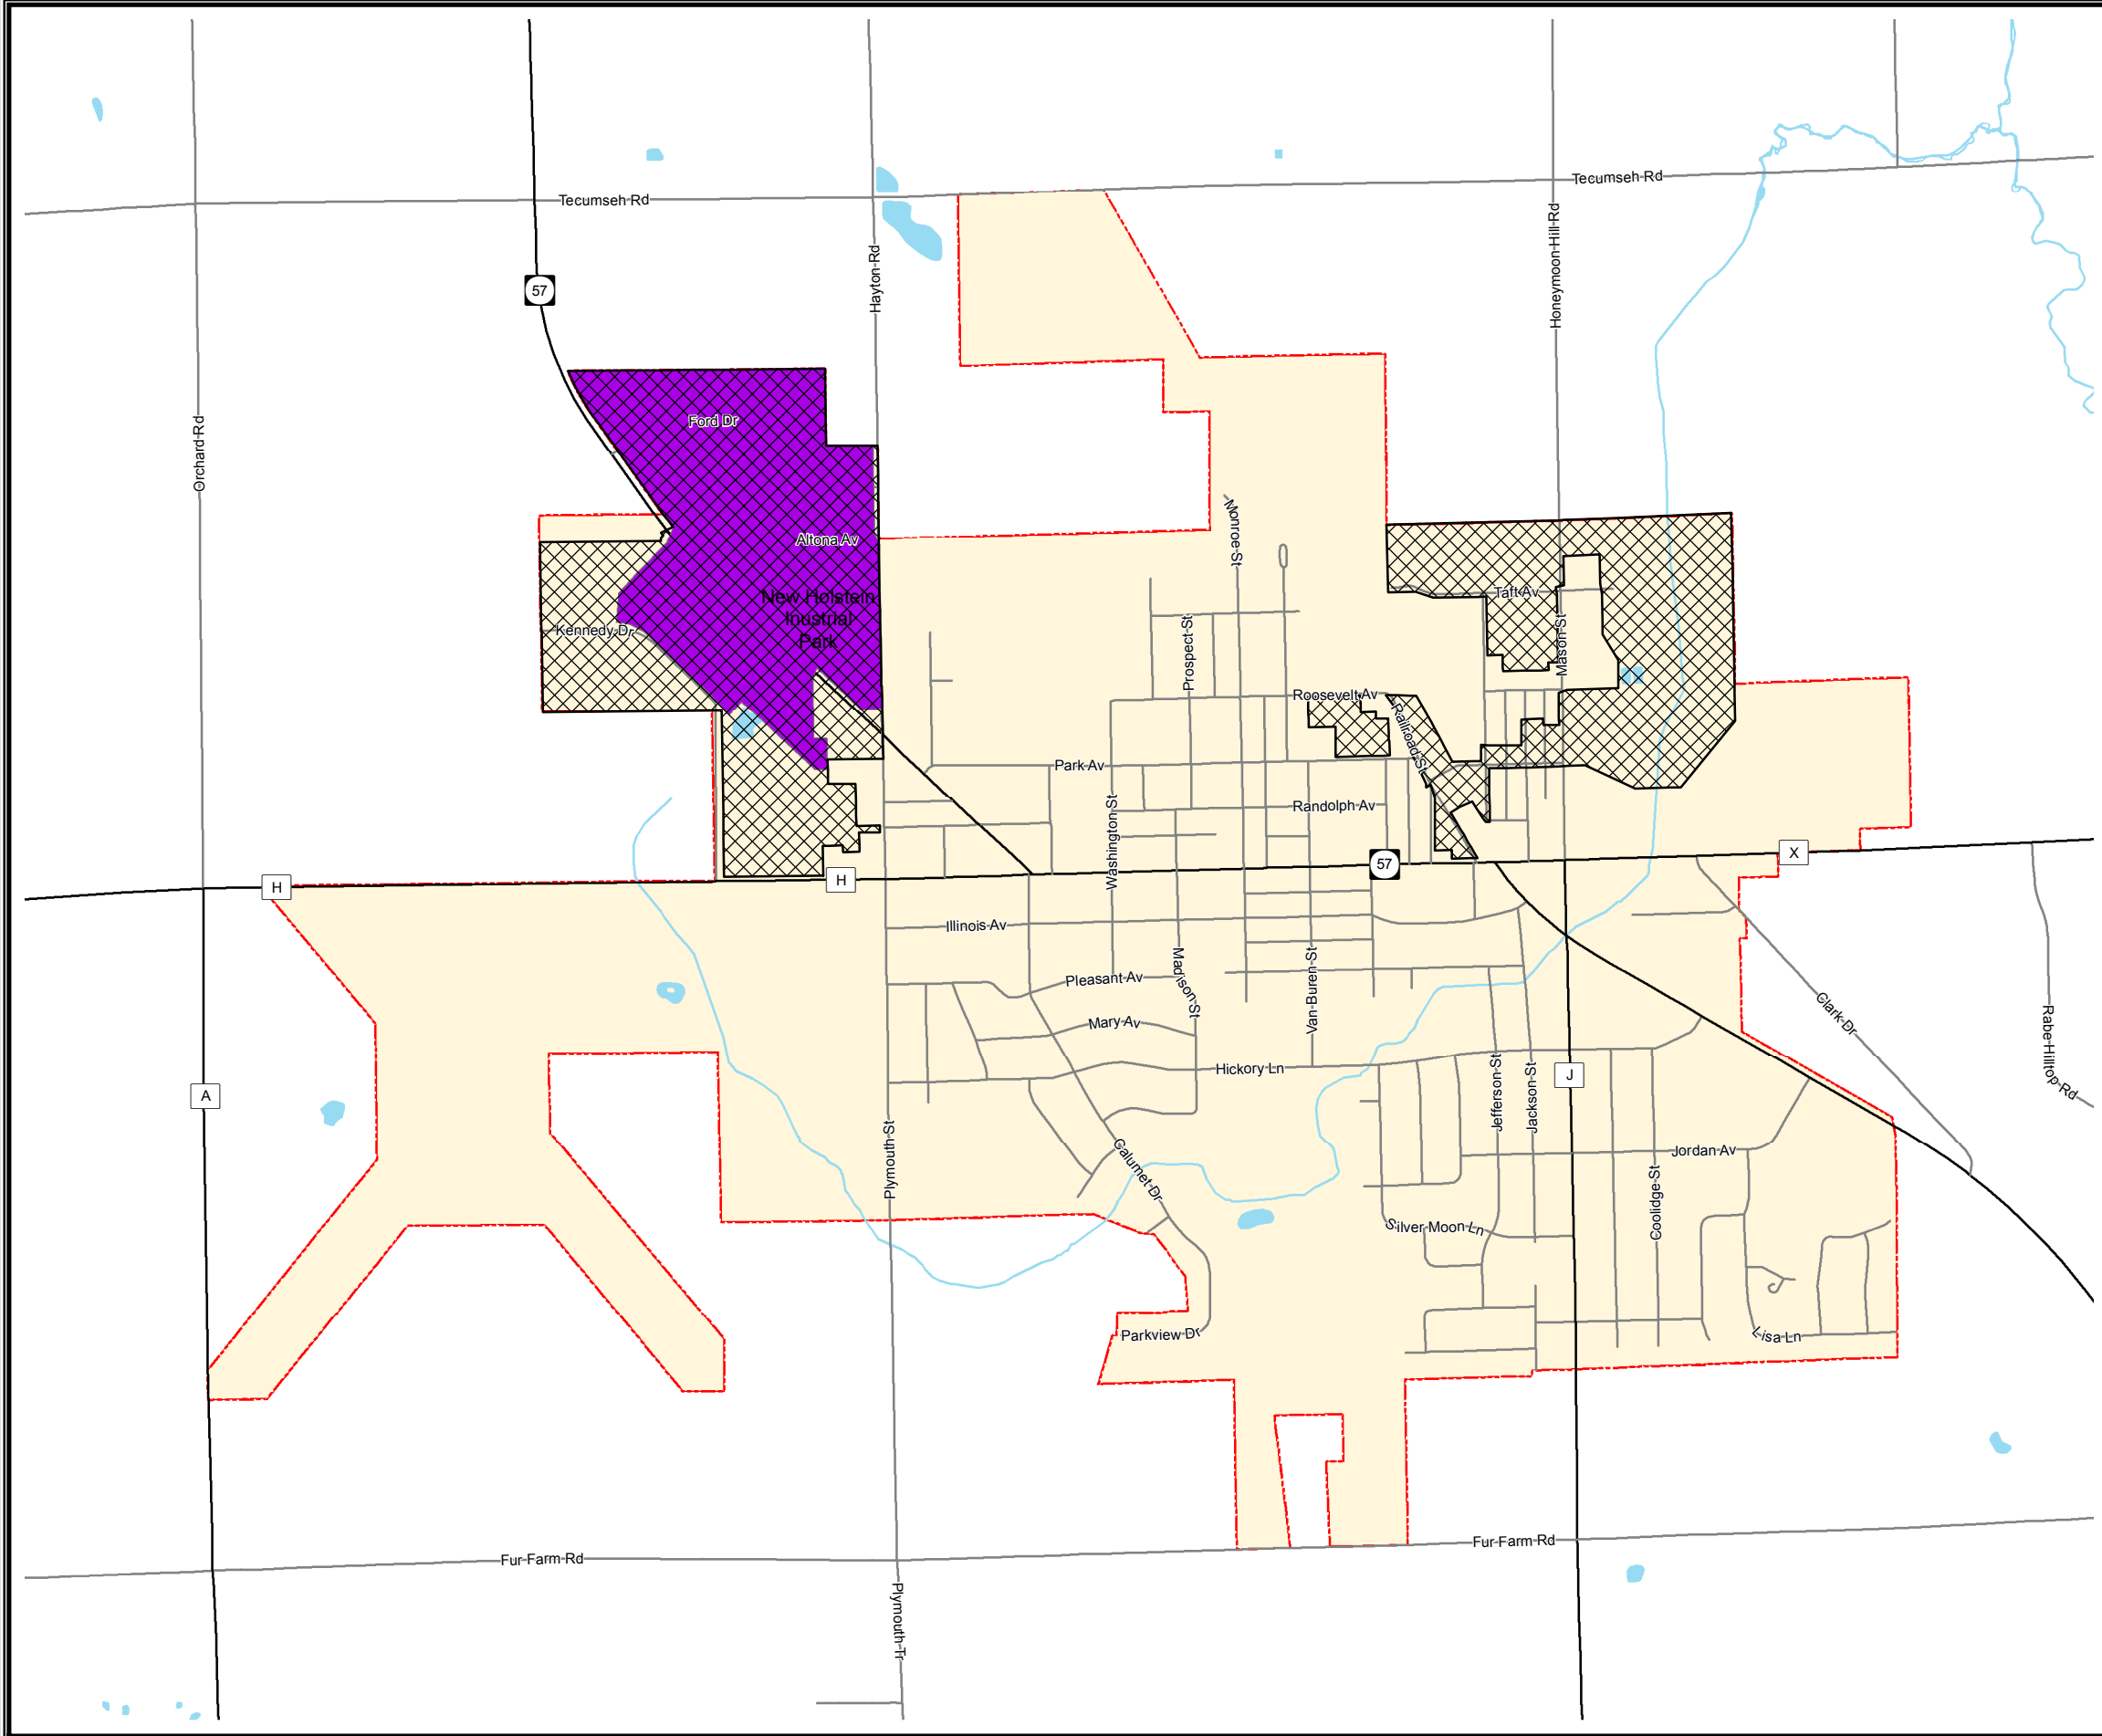

Map X-X City of New Holstein Economic Development

-  Tax Incremental Districts
-  Business/Industrial Parks
-  City of New Holstein

Source:
TIF Data provided by WI DOR 2017
Base data provided by Calumet County 2017.

This data was created for use by the East Central Wisconsin Regional Planning Commission Geographic Information System. Any other use/application of this information is the responsibility of the user and such use/application is at their own risk. East Central Wisconsin Regional Planning Commission disclaims all liability regarding fitness of the information for any use other than for East Central Wisconsin Regional Planning Commission business.