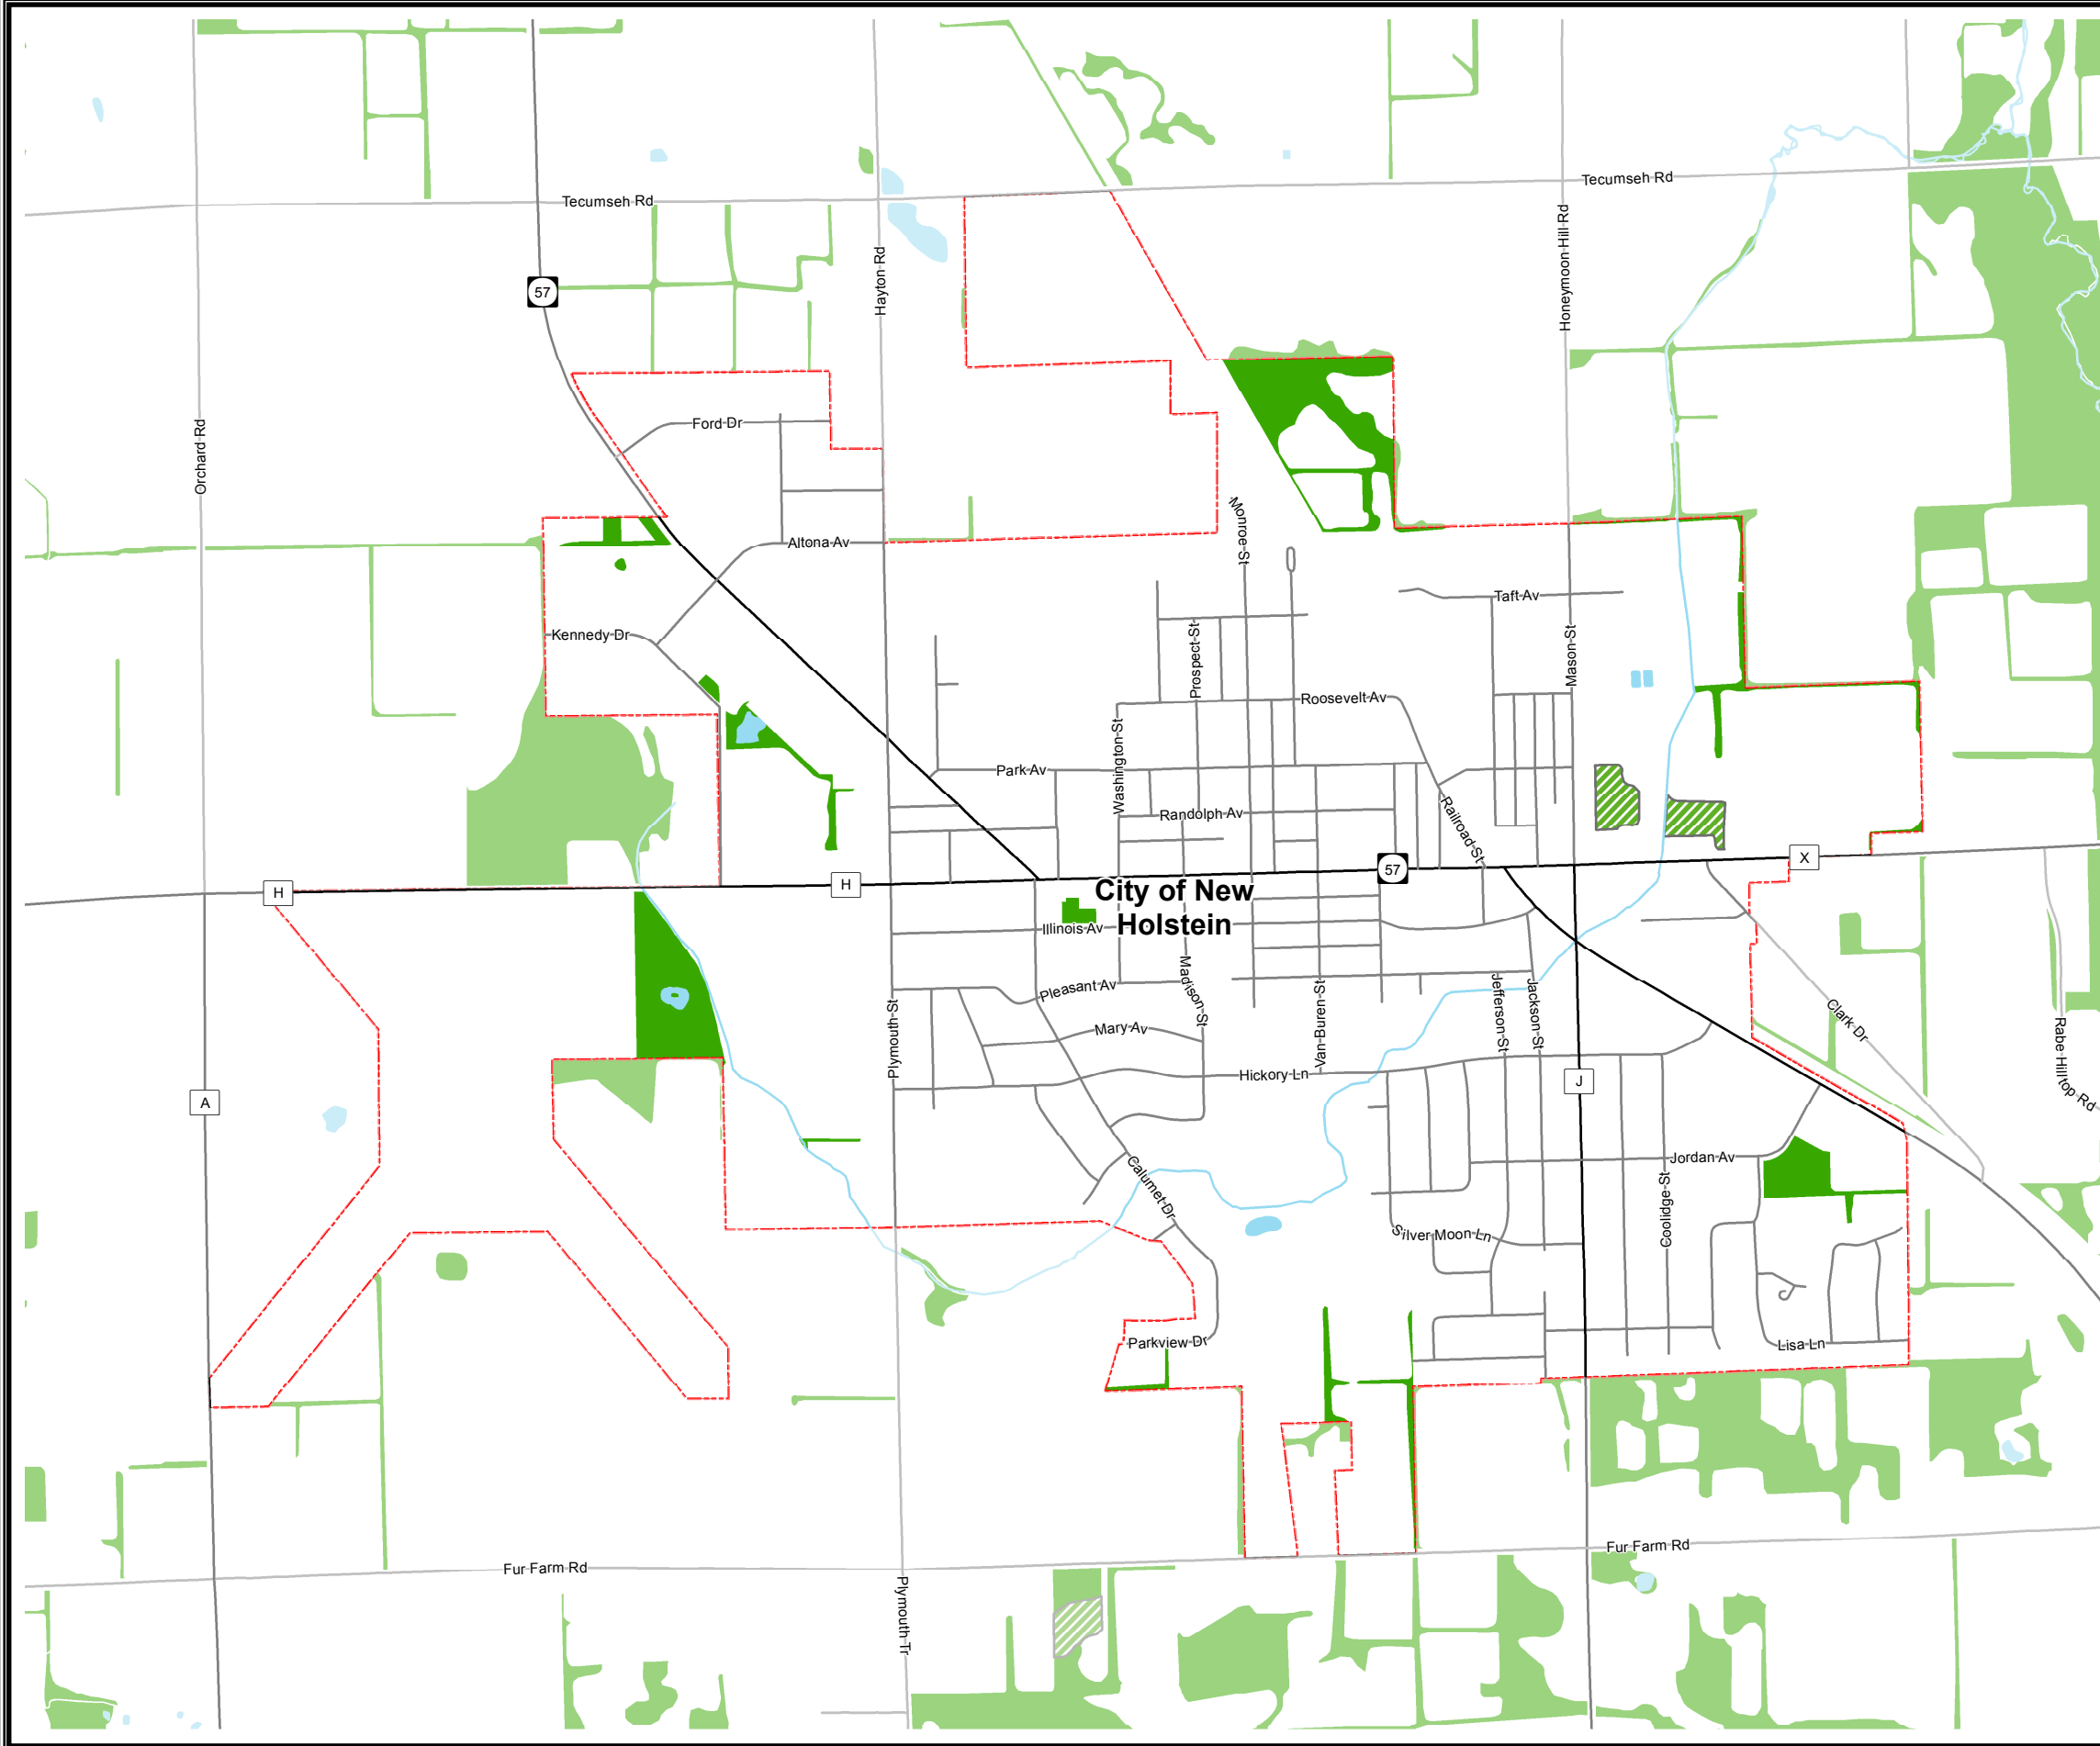

Map X-X City of New Holstein Conservation

- WDNR Managed Lands
- Woodlands - General
- Woodlands - Planted
- City of New Holstein

DNR Endangered Species Areas

- Aquatic Habitat
- Terrestrial Habitat
- Wetland Habitat

Source:
Base data provided by Calumet County 2017.
Soil data provided by NRCS-USDA Web Soil Survey (WSS), accessed 2013.

This data was created for use by the East Central Wisconsin Regional Planning Commission Geographic Information System. Any other use/application of this information is the responsibility of the user and such use/application is at their own risk. East Central Wisconsin Regional Planning Commission disclaims all liability regarding fitness of the information for any use other than for East Central Wisconsin Regional Planning Commission business.