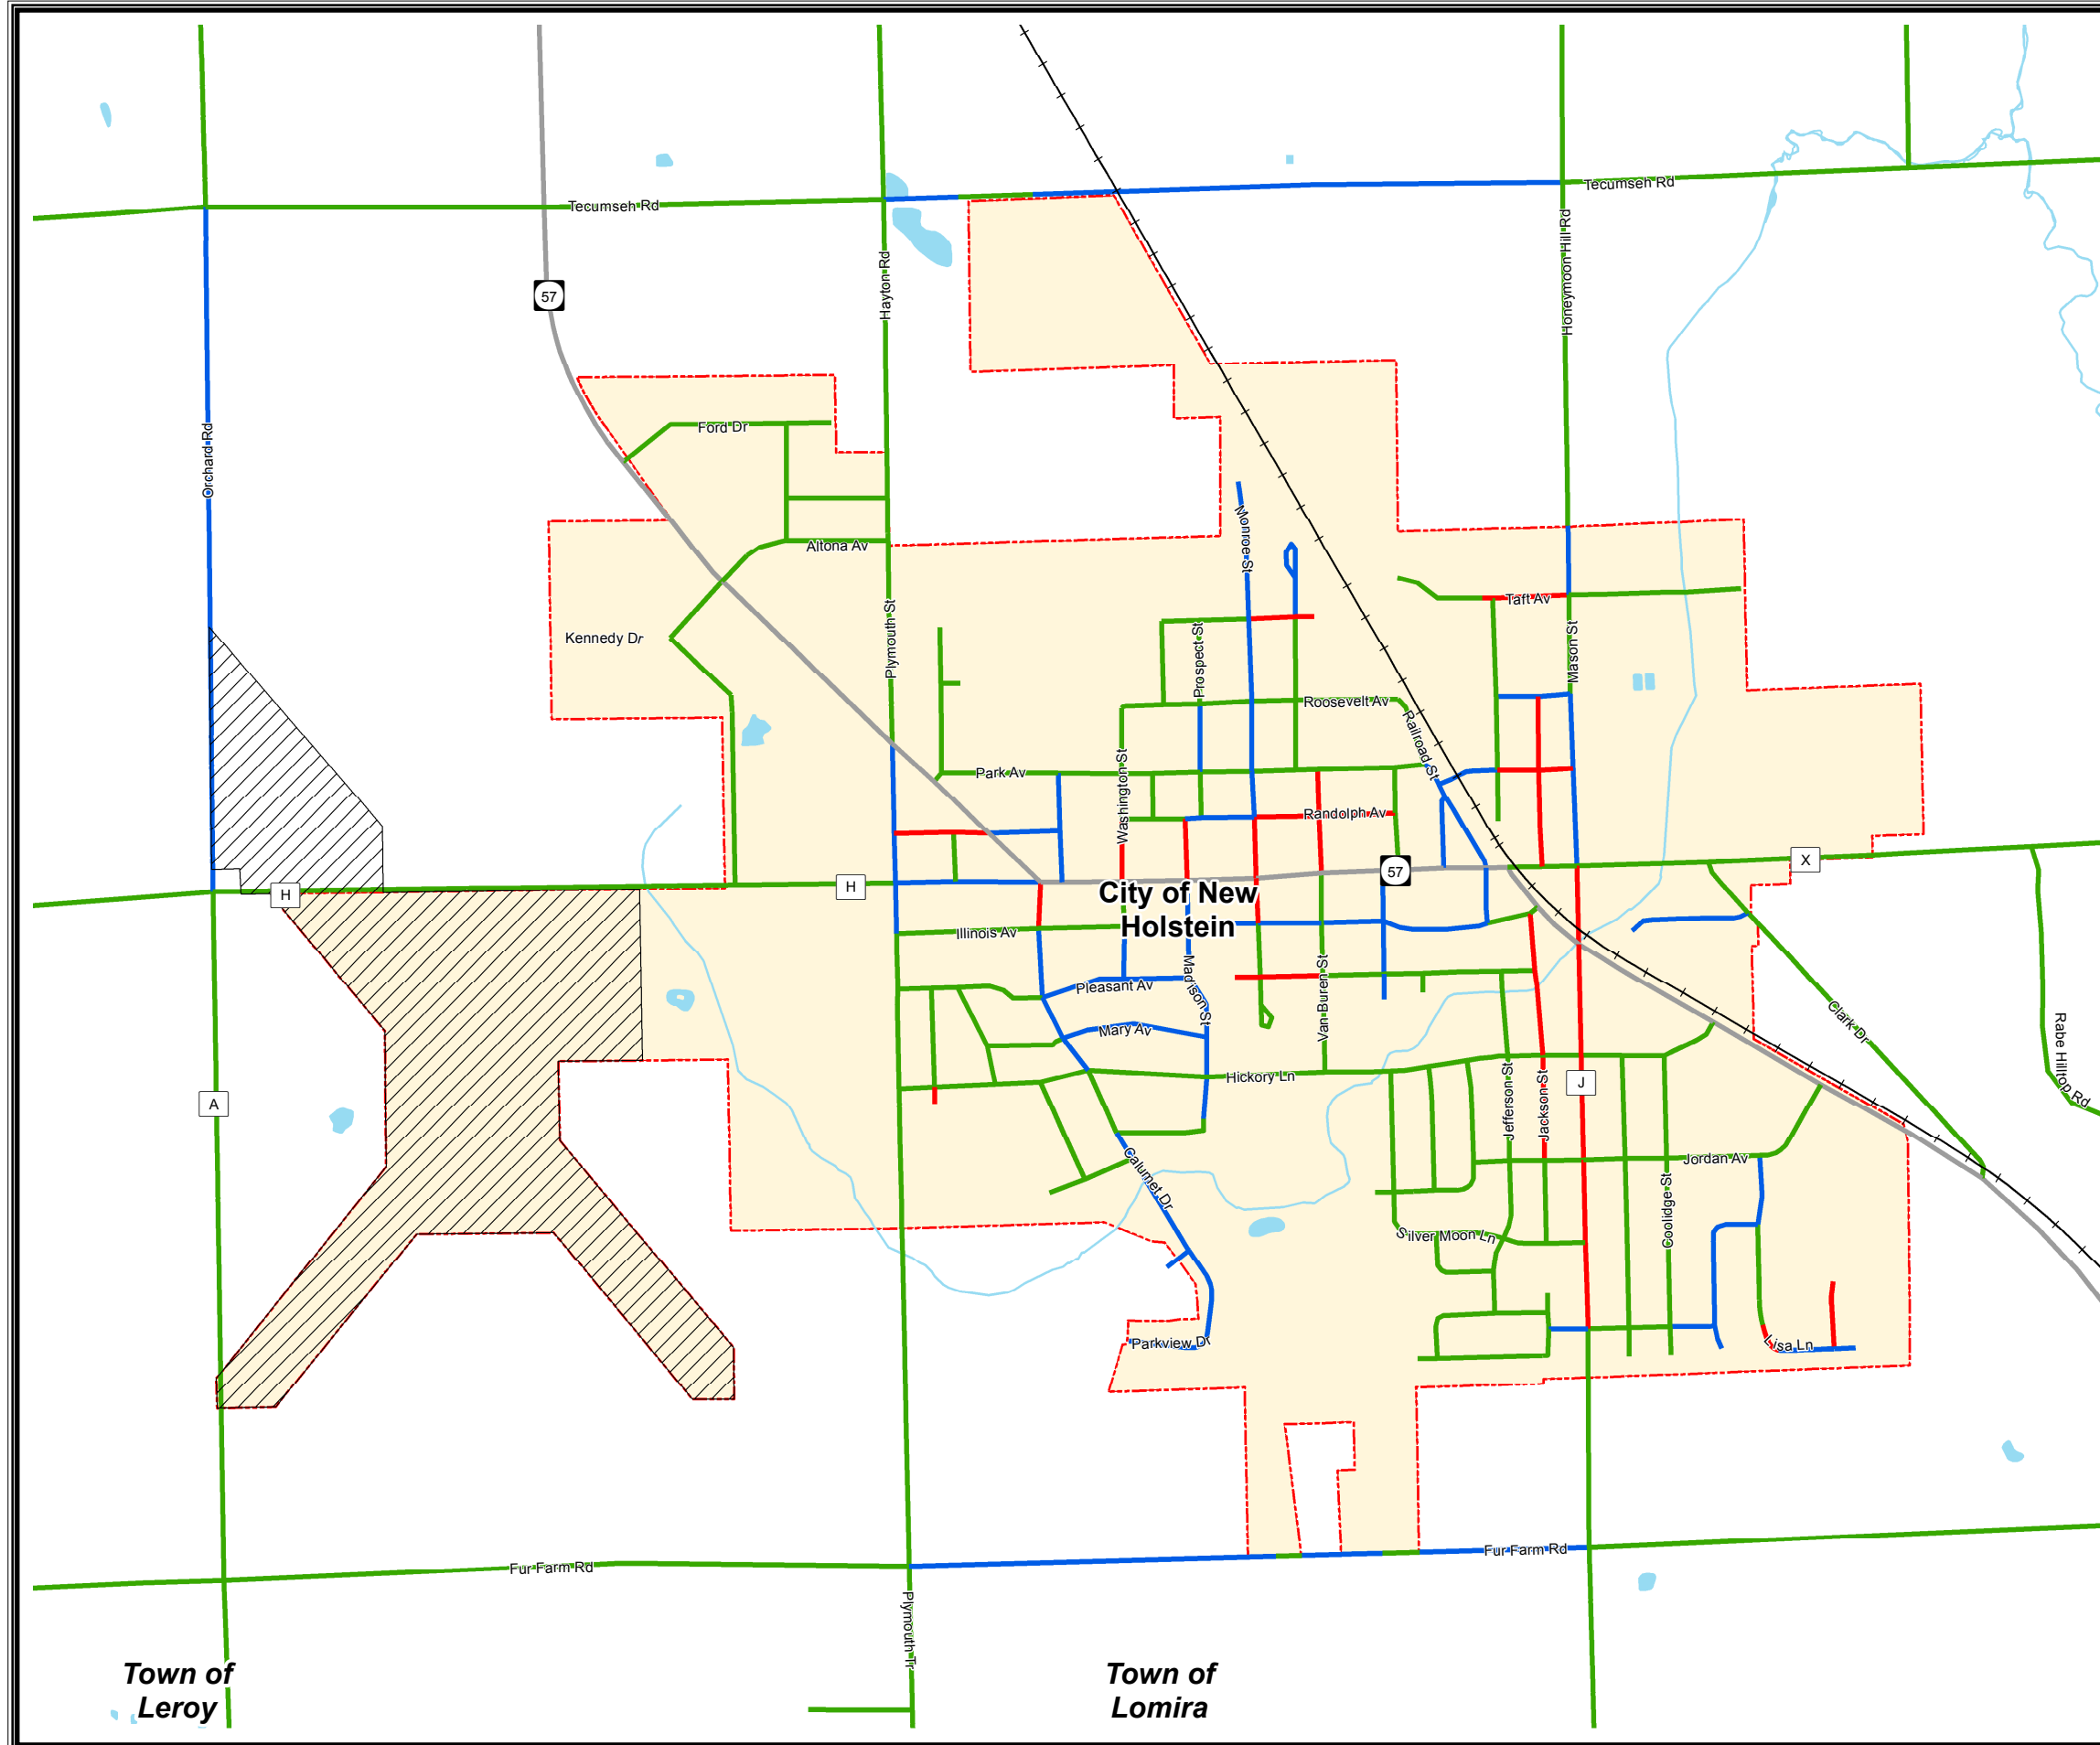

Map X-X City of New Holstein 2013 PASER Ratings

- Fail to Fair (1-4)
- Fair to Good (5-7)
- Very Good to Excellent (8-10)
- Not Rated
-  Railroad
-  Airport
-  City of New Holstein

Source:
 Railroad data provided by WI DOT 2017.
 PASER data provided by WI DOT 2013.
 Base data provided by Calumet County 2017.

This data was created for use by the East Central Wisconsin Regional Planning Commission Geographic Information System. Any other use/application of this information is the responsibility of the user and such use/application is at their own risk. East Central Wisconsin Regional Planning Commission disclaims all liability regarding fitness of the information for any use other than for East Central Wisconsin Regional Planning Commission business.

PREPARED FEBRUARY 2018 BY:

Town of
Leroy

Town of
Lomira