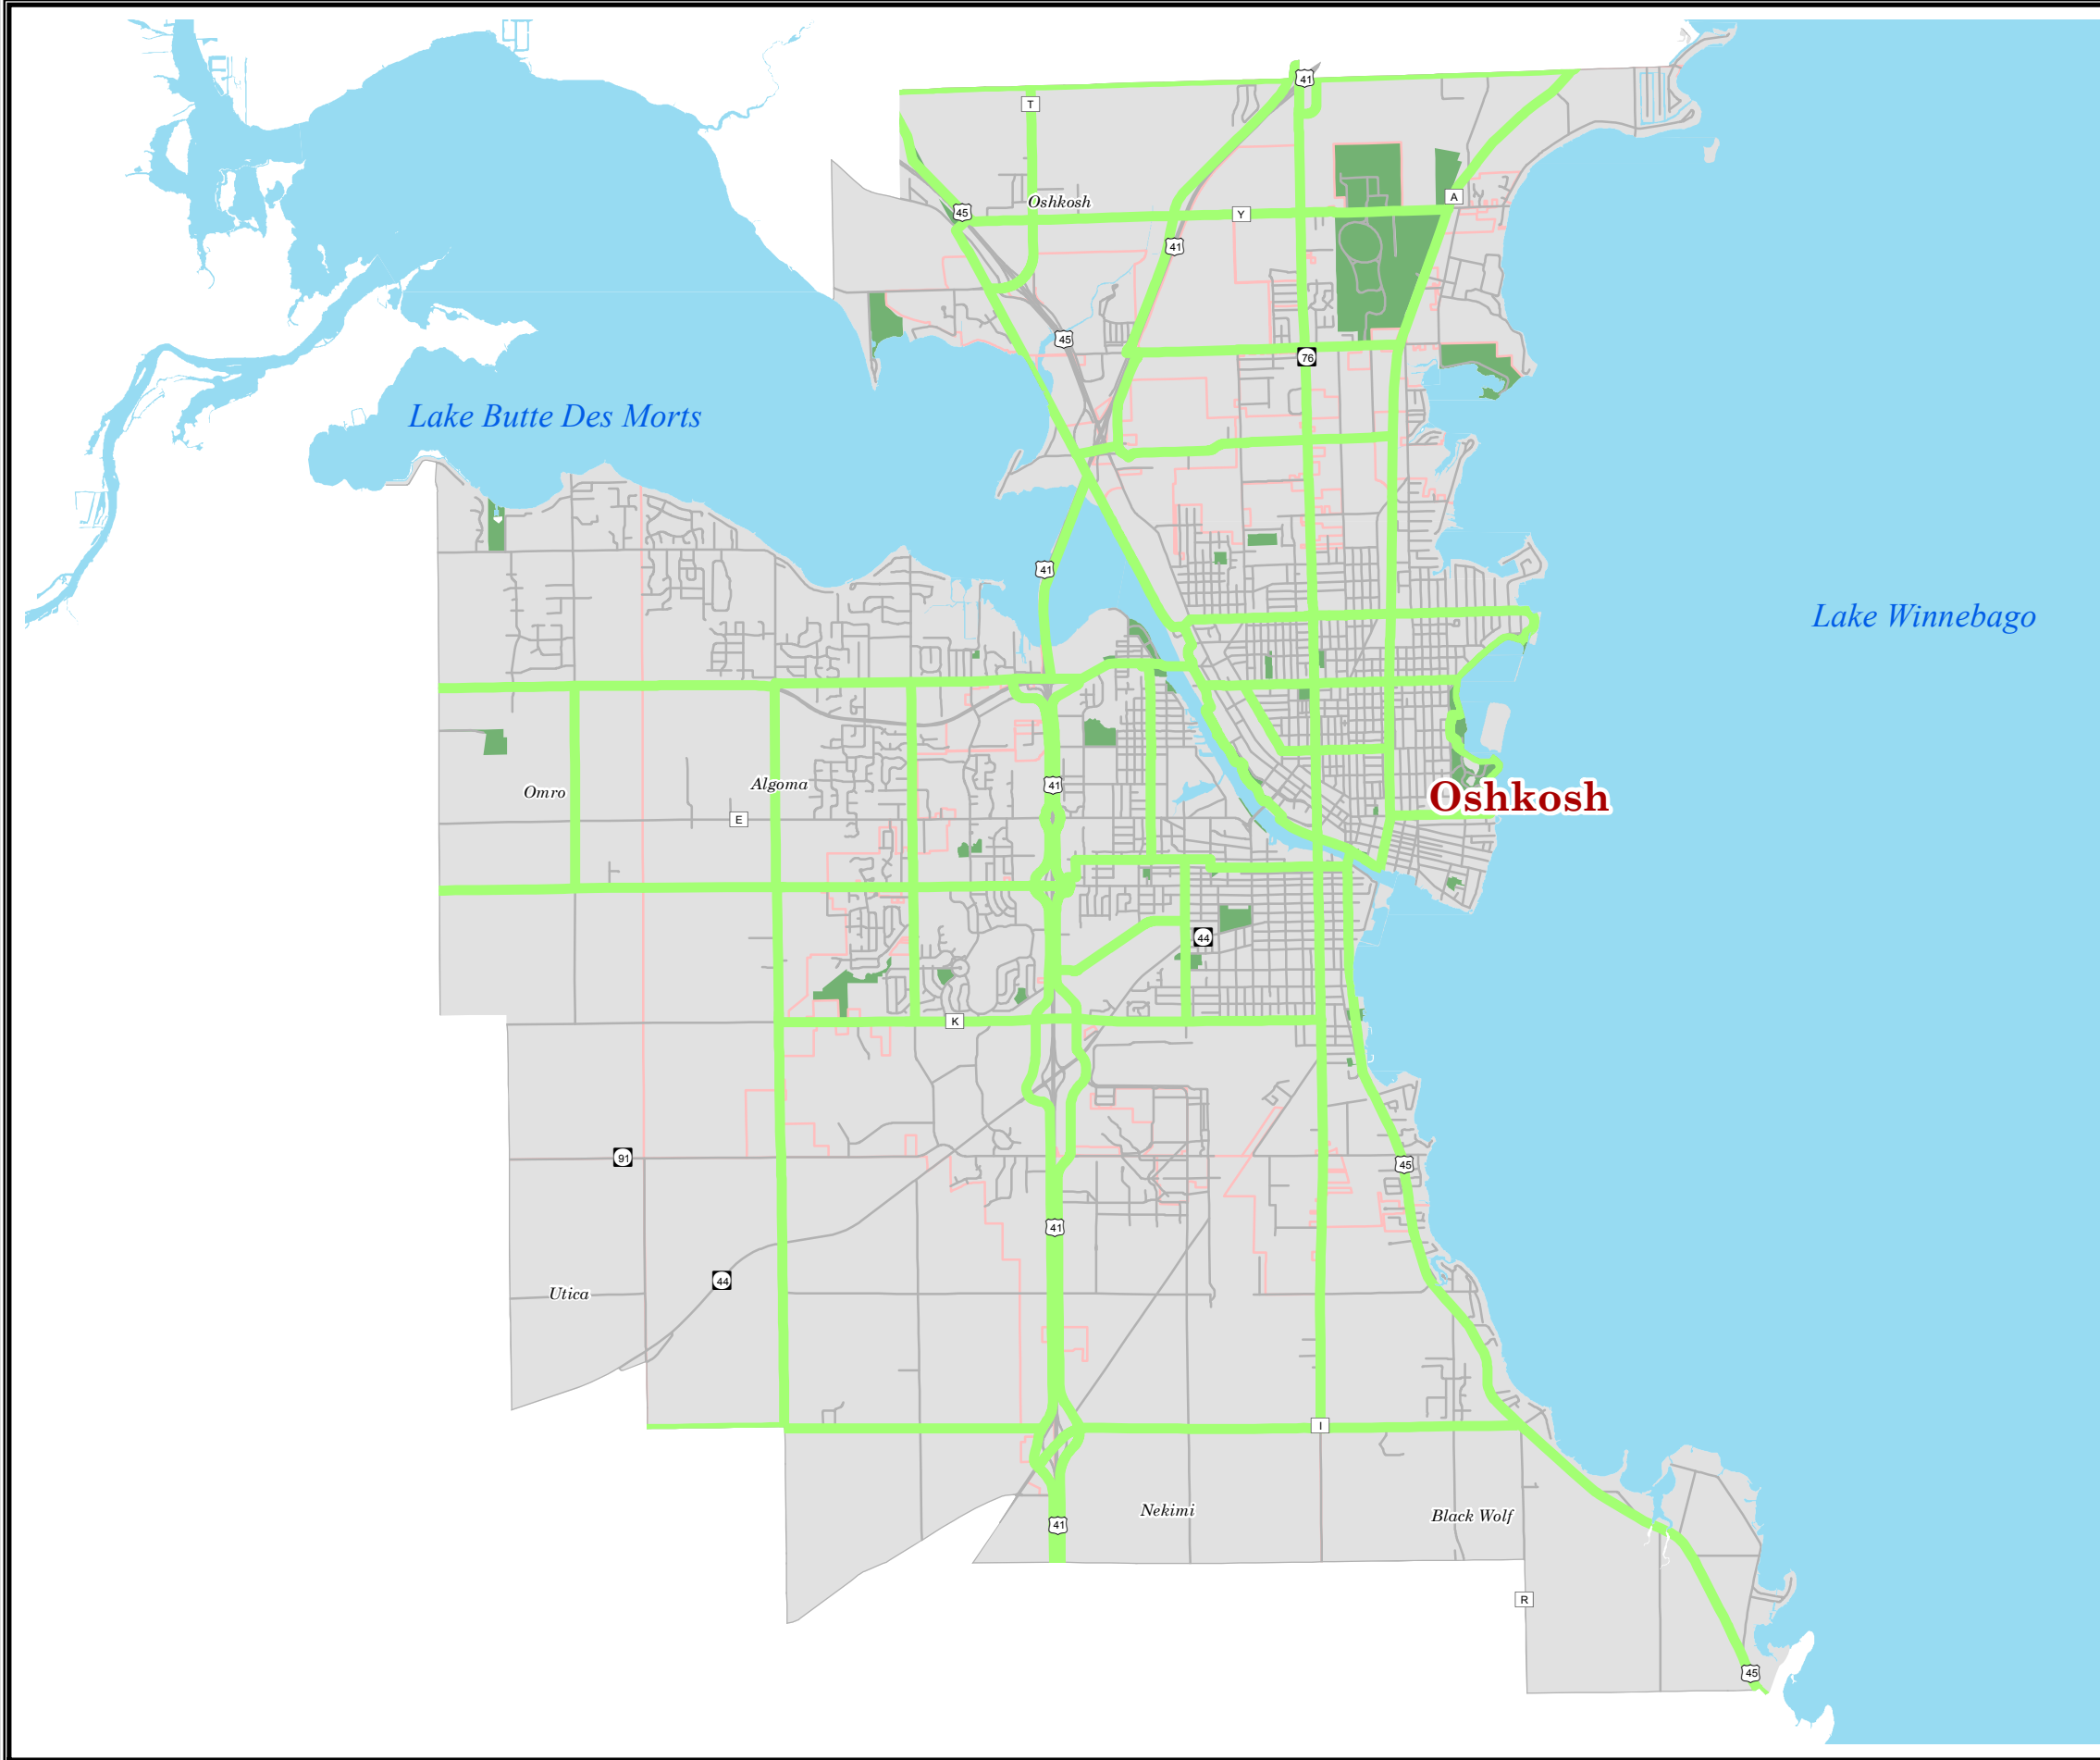

# Exhibit 20 Oshkosh MPO Regional Bicycle & Pedestrian Network

## Legend

-  Regional Network
-  Parks
-  Oshkosh Metropolitan Planning Organization

**DRAFT**

Source:  
Base data provided by Calumet, Outagamie, & Winnebago County  
MPO data provided by ECWRPC & WisDOT  
Trail data provided by ECWRPC & local Municipalities