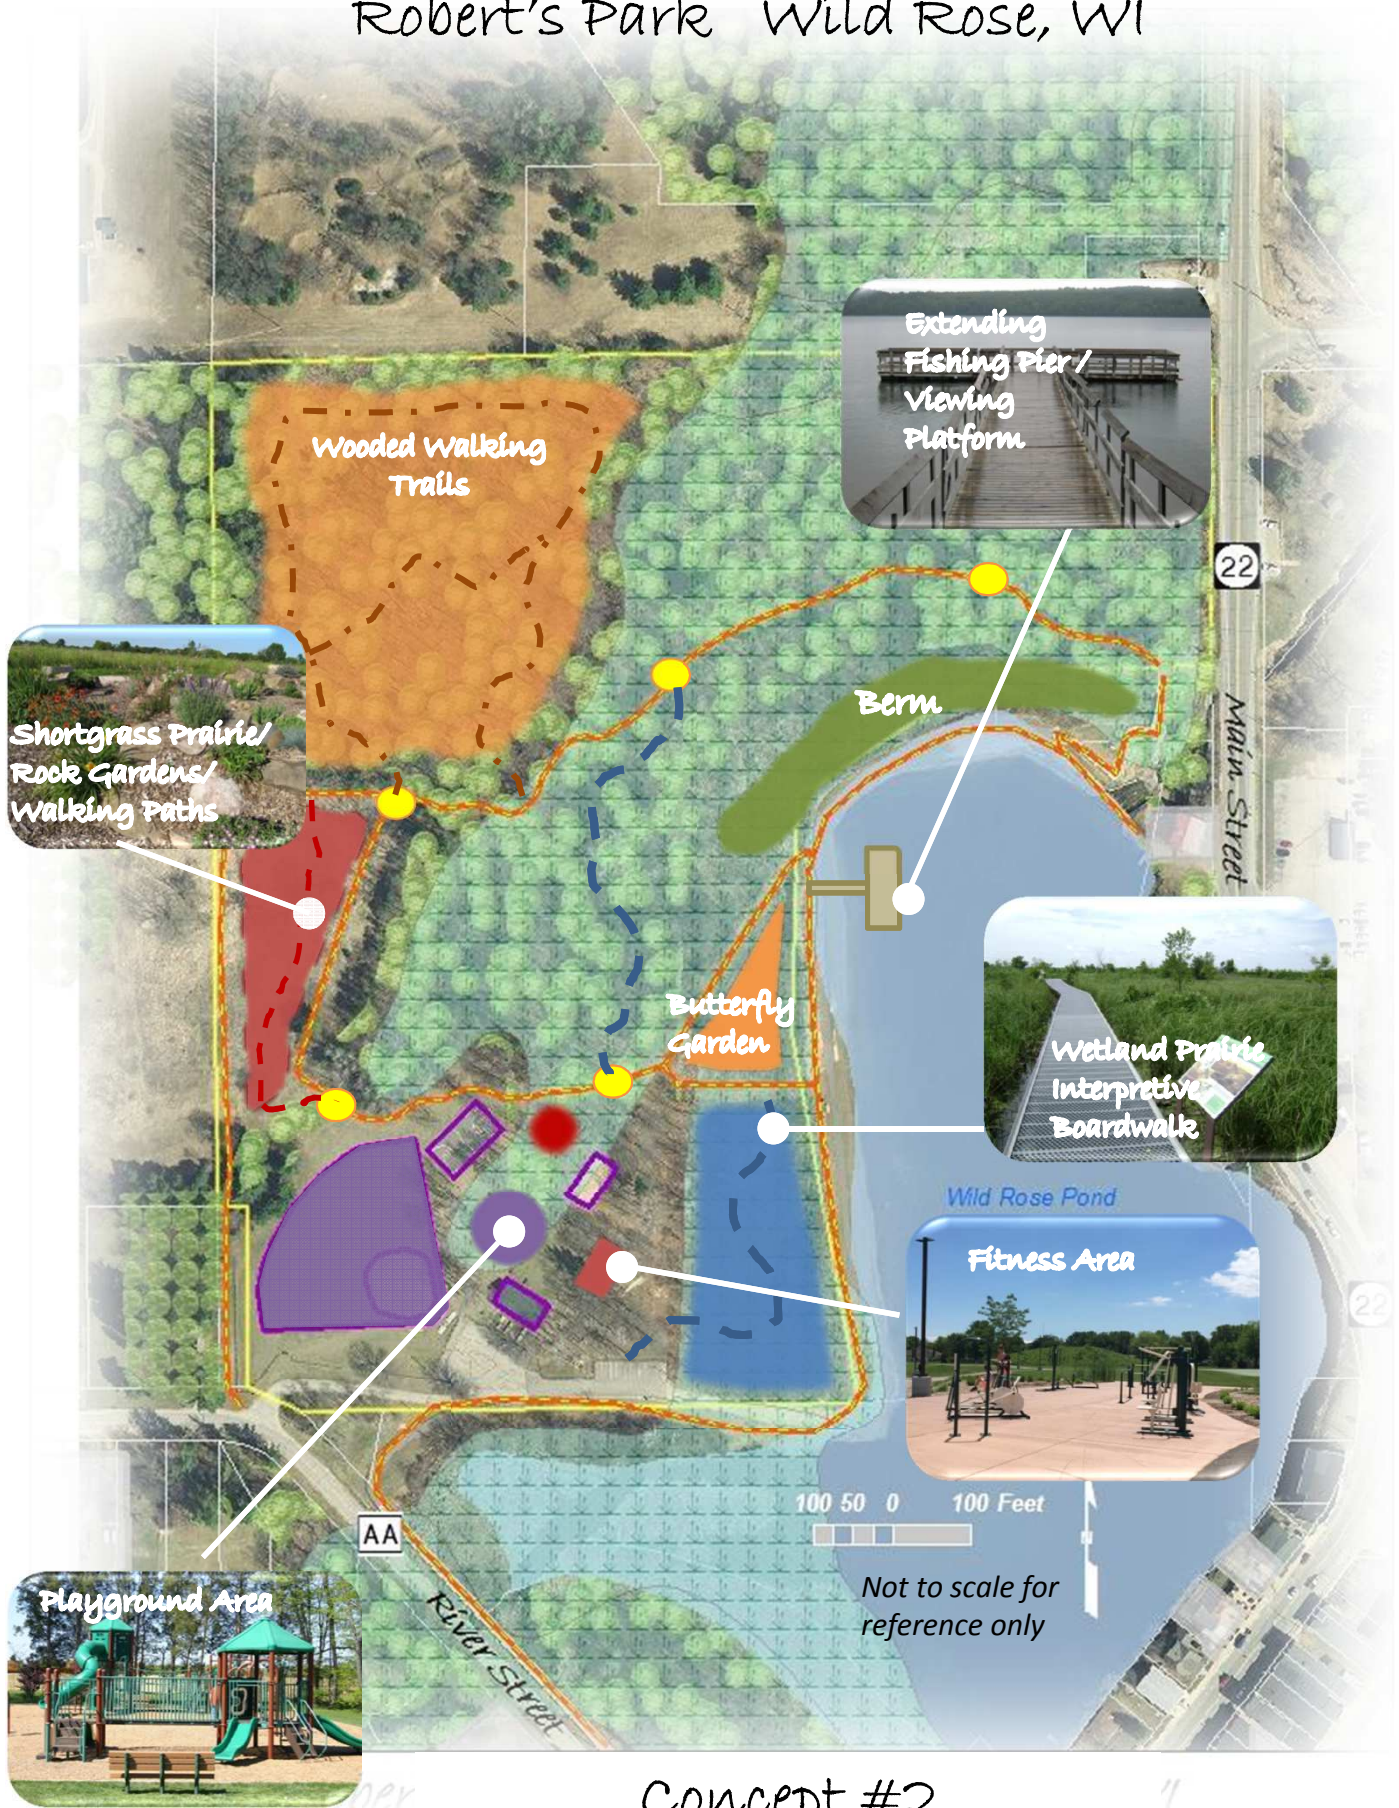

Robert's Park, 28 Acres, Wild Rose, WI

Concept #1

Robert's Park Wild Rose, WI

Concept #2